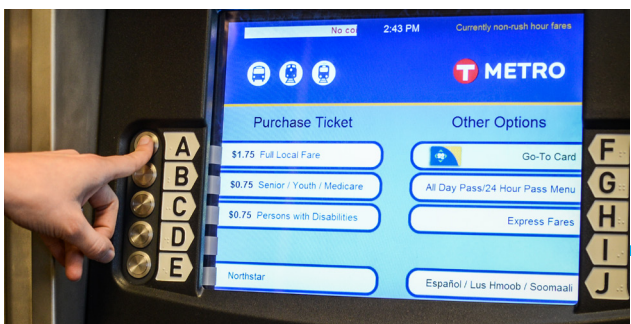

# How to ride the train

1. Look for your train.

2. Look for the train station and where to pay.

3. Pay for a ticket.

## How to ride the train (continued)

4. Pay using the Go-To card machine.

5. Push button to open train doors. Get on the train.

6. Show your ticket to transit police officer.

7. Push button to exit train at station.