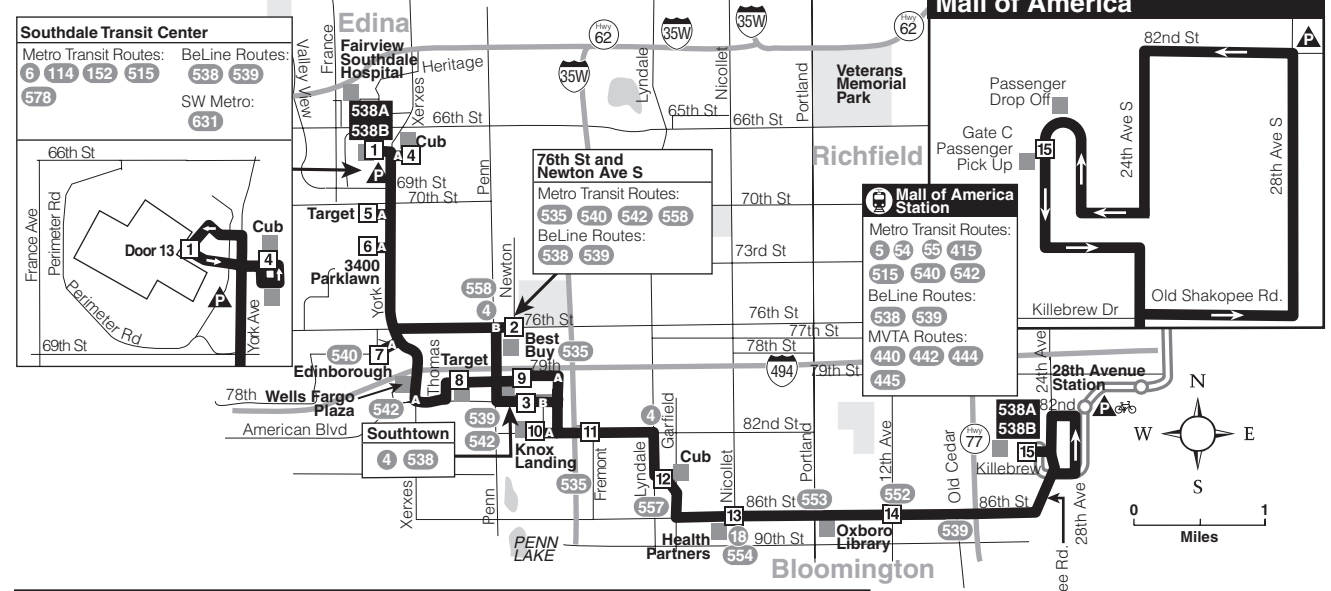

Metropolitan Council
Regional Route
612-373-3333

Schedule subject to change.
Traffic and weather conditions may delay buses.
Please have exact fare ready. Bus fareboxes and drivers do not make change.
This document is available in alternate formats to individuals with disabilities by calling 612-349-7365 (TTY 612-341-0140).

3 Timepoint on schedule
Find the timepoint nearest your stop, and use that column of the schedule. Your stop may be between timepoints.

49S Route Ending Point
Trips with the indicated number/letter end at this point. Number/letter is found in schedules and on bus destination signs.

9 Route Letter
Indicates which trips travel on this section of the route. Letter is found in schedules and on bus destination signs.

524 Connecting Routes to transfer to/from
See those route schedules for details.

Light Rail
Trains will pick up or drop off customers at any station along this route.

Bike Locker
These sites have weatherproof bike storage for rent.

Park & Ride Lot
Park free at these lots while you commute.

Transfer Point
Several routes serve this stop.

Rail Station
Customers get on and off trains here. Buses connect with trains at stations.