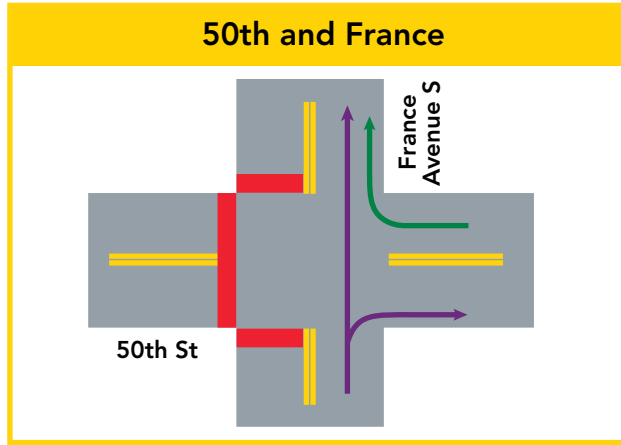

E Line

FRANCE AVENUE S & 50TH ST PHASE 1 CONSTRUCTION

-  Work zone
-  Westbound general traffic - 50th to France to Market to 50th
-  Eastbound general traffic - 50th to 51st to France to 50th
-  Direction of travel
-  Local access will remain open on 50th west of France
-  Prohibited vehicular movements
-  Parking structure