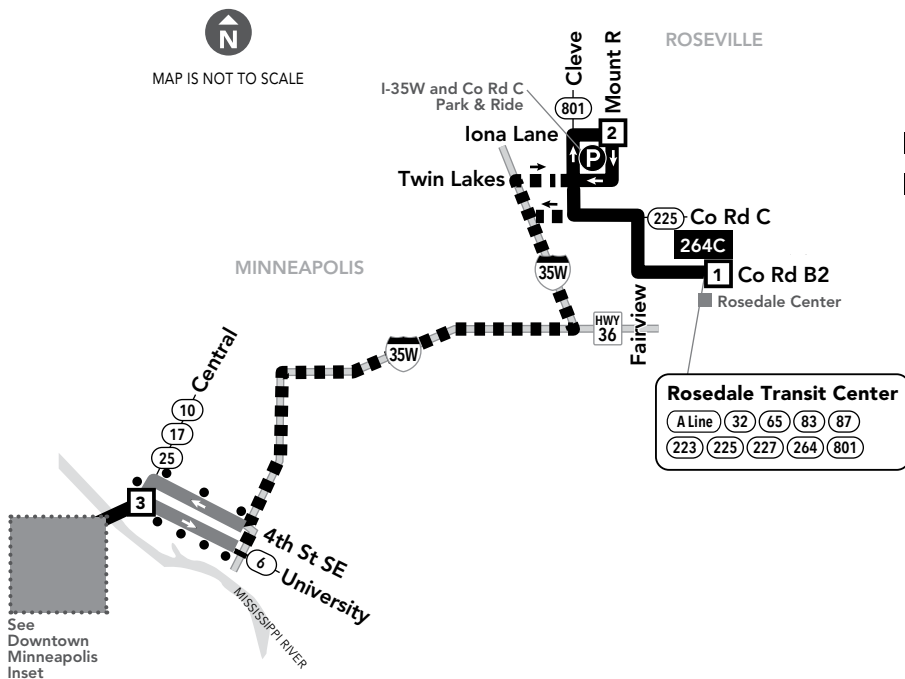

### Marquette & 2nd Avenues

Express buses serve lettered bus stops every other block.

**C** Exit the bus at these stops on Marquette Ave.

**F** Board at these stops on 2nd Ave.

### Go-To Card Retail Locations

A refillable Go-To Card is the most convenient way to travel by transit! Buy a Go-To Card or add value to an existing card at one of these locations or online.

#### MINNEAPOLIS

- Lunds & Byerlys: 25 University Ave SE
- Metro Transit Service Center: 719 Marquette Ave

#### ROSEVILLE

- I-35W and Co Rd C Park & Ride: 2000 Iona Ln

**Holiday service operates** on New Year's Day, Memorial Day, Independence Day, Labor Day, Thanksgiving and Christmas. Service may be reduced on days before or after Independence Day, Thanksgiving, Christmas or New Year's Day. Look for details at metrotransit.org prior to these holidays.