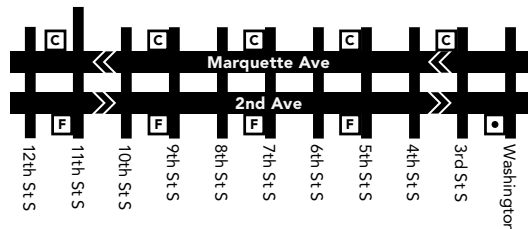

### Marquette & 2nd Avenues

Express buses serve lettered bus stops every other block.

**C** Exit the bus at these stops on Marquette Ave.

**F** Board at these stops on 2nd Ave.

### Go-To Card Retail Locations

A refillable Go-To Card is the most convenient way to travel by transit! Buy a Go-To Card or add value to an existing card at one of these locations or online.

- 22B** Route Ending Point  
Trips with the indicated number/letter end at this point. Number/letter is found in schedules and on bus destination signs.
- B** Route Letter  
Indicates which trips travel on this section of the route. Letter is found in schedules and on bus destination signs.
- 22** Connecting Routes  
See those route schedules for details
- P** Park & Ride Lot  
Park free at these lots while you commute.