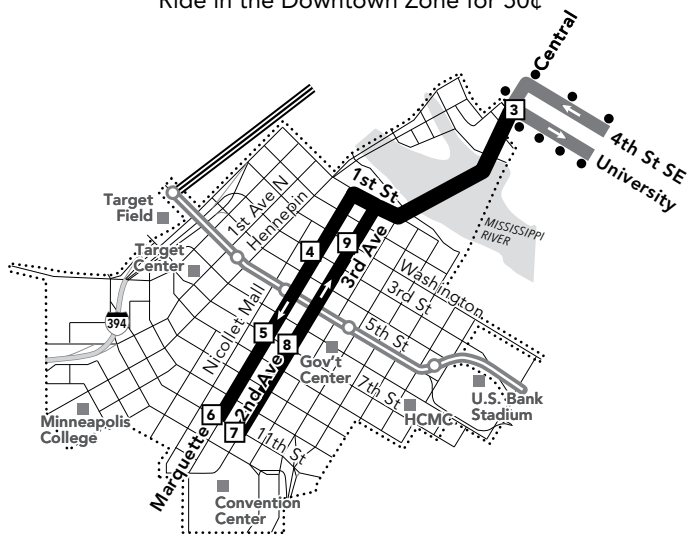

Minneapolis Downtown Zone

Ride in the Downtown Zone for 50¢

This is a Pay Exit route.

On trips leaving downtown or the U of M, pay your fare at your destination. The time you exit the bus determines the fare amount.

Park & Ride Locations

Park free at these lots while you commute. No overnight parking.

ROSEVILLE

- I-35W and Co Rd C Park & Ride: 2000 Iona Ln

Holiday service operates on New Year's Day, Memorial Day, Independence Day, Labor Day, Thanksgiving and Christmas. Service may be reduced on days before or after Independence Day, Thanksgiving, Christmas or New Year's Day. Look for details at metrotransit.org prior to these holidays.

- **3** Timepoint on schedule
  Find the timepoint nearest your stop, and use that column of the schedule. Your stop may be between timepoints.
- **Regular Route**
  Bus will pick up or drop off customers at any bus stop along this route
- **METRO Line and Stations**
  METRO trains or buses will pick up or drop off customers at any station along this route.

- **Northstar Commuter Line**
  Transfers from Northstar to buses or light rail are free. Transfers from buses or light rail to Northstar require an additional fare.
- **Limited-Stop Service**
  Buses serve only designated stops along this route segment.
- **Non-Stop Service**
  Bus does not pick up or drop off customers on these route segments.
- **Designated Bus Stop**
  On Limited Stop service, buses serve only these stops.

- **22B** Route Ending Point
  Trips with the indicated number/letter end at this point. Number/letter is found in schedules and on bus destination signs.
- **B** Route Letter
  Indicates which trips travel on this section of the route. Letter is found in schedules and on bus destination signs.
- **22** Connecting Routes
  See those route schedules for details
- **P** Park & Ride Lot
  Park free at these lots while you commute.