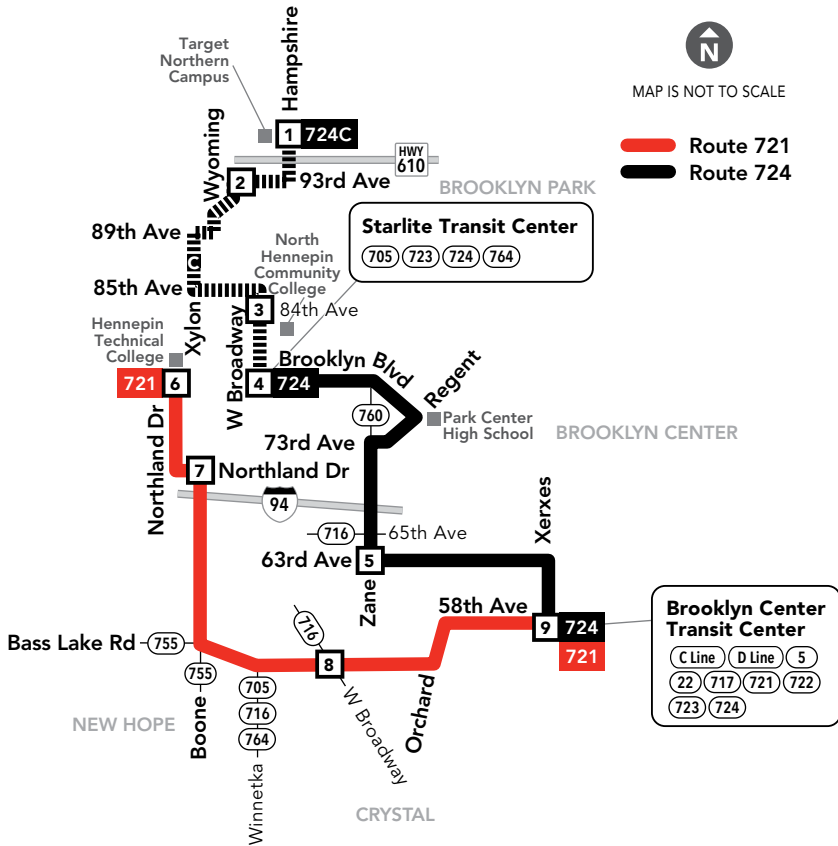

721, 724 Local Stop Bus Routes

Go-To Card Retail Locations

A refillable Go-To Card is the most convenient way to travel by transit! Buy a Go-To Card or add value to an existing card at one of these locations or online.

BROOKLYN CENTER

- Cub Foods: 3245 Co Rd 10

BROOKLYN PARK

- Cub Foods: 7555 West Broadway Ave

- 3** **Timepoint on schedule**
Find the timepoint nearest your stop, and use that column of the schedule. Your stop may be between timepoints.
- Regular Route**
Bus will pick up or drop off customers at any bus stop along this route
- Limited Service**
Only certain trips take this route.

- 22B** **Route Ending Point**
Trips with the indicated number/letter end at this point. Number/letter is found in schedules and on bus destination signs.
- B** **Route Letter**
Indicates which trips travel on this section of the route. Letter is found in schedules and on bus destination signs.
- 22** **Connecting Routes**
See those route schedules for details