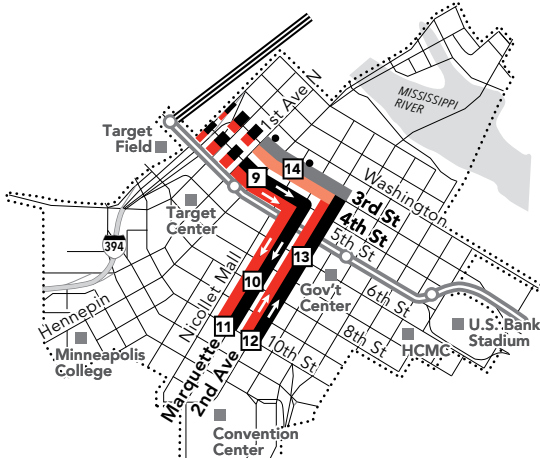

766, 768 Express Bus Routes

Effective 12/7/24

Minneapolis Downtown Zone

Ride in the Downtown Zone for 50¢

Marquette & 2nd Avenues

Express buses serve lettered bus stops every other block.

D Exit the bus at these stops on Marquette Ave.

H Board at these stops on 2nd Ave.

This is a Pay Exit route.

On trips leaving downtown or the U of M, pay your fare at your destination. The time you exit the bus determines the fare amount.

- 3** **Timepoint on schedule**
Find the timepoint nearest your stop, and use that column of the schedule. Your stop may be between timepoints.
- Regular Route**
Bus will pick up or drop off customers at any bus stop along this route
- METRO Line and Stations**
METRO trains or buses will pick up or drop off customers at any station along this route.
- Northstar Commuter Line**
Transfers from Northstar to buses or light rail are free. Transfers from buses or light rail to Northstar require an additional fare.
- Limited-Stop Service**
Buses serve only designated stops along this route segment.
- Non-Stop Service**
Bus does not pick up or drop off customers on these route segments.
- Designated Bus Stop**
On Limited Stop service, buses serve only these stops.
- 22B** **Route Ending Point**
Trips with the indicated number/letter end at this point. Number/letter is found in schedules and on bus destination signs.
- B** **Route Letter**
Indicates which trips travel on this section of the route. Letter is found in schedules and on bus destination signs.
- P** **Park & Ride Lot**
Park free at these lots while you commute.

Go-To Card Retail Locations

A refillable Go-To Card is the most convenient way to travel by transit! Buy a Go-To Card or add value to an existing card at one of these locations or online.

BROOKLYN PARK

- Cub Foods: 9655 Colorado Ln N

BROOKLYN PARK

- Hwy 610 and Noble Pkwy Park & Ride:
4401 95th Ave N

CHAMPLIN

- Richardson Park Park & Ride:
104 Dayton Rd