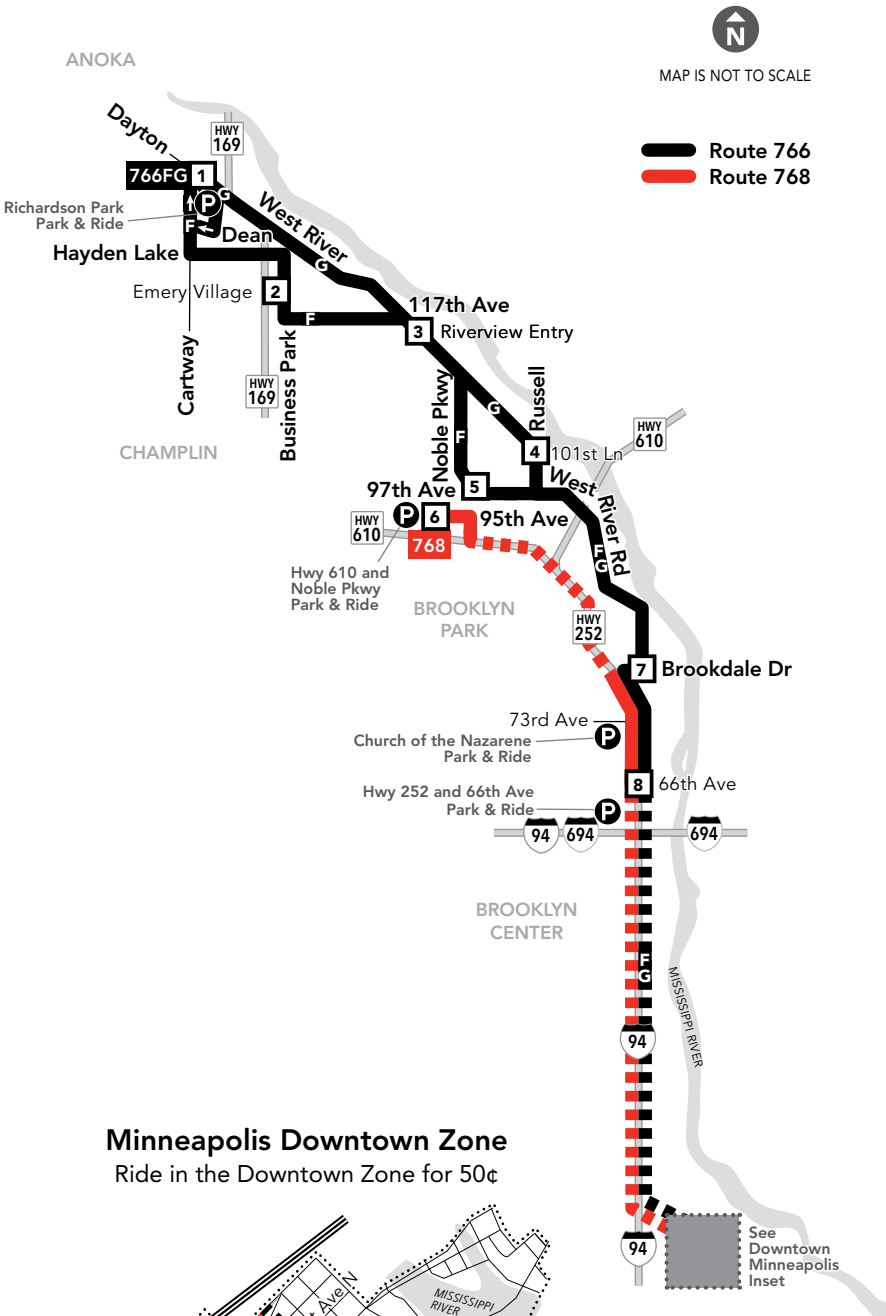

766, 768 Express Bus Routes

Effective 12/7/24

Minneapolis Downtown Zone

Ride in the Downtown Zone for 50¢

Marquette & 2nd Avenues

Express buses serve lettered bus stops every other block.

D Exit the bus at these stops on Marquette Ave.

H Board at these stops on 2nd Ave.

This is a Pay Exit route.

On trips leaving downtown or the U of M, pay your fare at your destination. The time you exit the bus determines the fare amount.

- 3** **Timepoint on schedule**
Find the timepoint nearest your stop, and use that column of the schedule. Your stop may be between timepoints.
- Regular Route**
Bus will pick up or drop off customers at any bus stop along this route
- METRO Line and Stations**
METRO trains or buses will pick up or drop off customers at any station along this route.
- Northstar Commuter Line**
Transfers from Northstar to buses or light rail are free. Transfers from buses or light rail to Northstar require an additional fare.
- Limited-Stop Service**
Buses serve only designated stops along this route segment.
- Non-Stop Service**
Bus does not pick up or drop off customers on these route segments.
- Designated Bus Stop**
On Limited Stop service, buses serve only these stops.
- 22B** **Route Ending Point**
Trips with the indicated number/letter end at this point. Number/letter is found in schedules and on bus destination signs.
- B** **Route Letter**
Indicates which trips travel on this section of the route. Letter is found in schedules and on bus destination signs.
- P** **Park & Ride Lot**
Park free at these lots while you commute.

Go-To Card Retail Locations

A refillable Go-To Card is the most convenient way to travel by transit! Buy a Go-To Card or add value to an existing card at one of these locations or online.

BROOKLYN PARK

- Cub Foods: 9655 Colorado Ln N

BROOKLYN PARK

- Hwy 610 and Noble Pkwy Park & Ride:
4401 95th Ave N

CHAMPLIN

- Richardson Park Park & Ride:
104 Dayton Rd