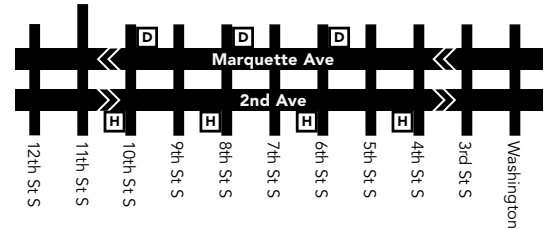

766, 768 Express Bus Routes

Effective 12/7/24

Minneapolis Downtown Zone

Ride in the Downtown Zone for 50¢

Marquette & 2nd Avenues

Express buses serve lettered bus stops every other block.

D Exit the bus at these stops on Marquette Ave.

H Board at these stops on 2nd Ave.

This is a Pay Exit route.

On trips leaving downtown or the U of M, pay your fare at your destination. The time you exit the bus determines the fare amount.

- 3** **Timepoint on schedule**
Find the timepoint nearest your stop, and use that column of the schedule. Your stop may be between timepoints.
- Regular Route**
Bus will pick up or drop off customers at any bus stop along this route
- METRO Line and Stations**
METRO trains or buses will pick up or drop off customers at any station along this route.
- Northstar Commuter Line**
Transfers from Northstar to buses or light rail are free. Transfers from buses or light rail to Northstar require an additional fare.
- Limited-Stop Service**
Buses serve only designated stops along this route segment.
- Non-Stop Service**
Bus does not pick up or drop off customers on these route segments.
- Designated Bus Stop**
On Limited Stop service, buses serve only these stops.
- 22B** **Route Ending Point**
Trips with the indicated number/letter end at this point. Number/letter is found in schedules and on bus destination signs.
- B** **Route Letter**
Indicates which trips travel on this section of the route. Letter is found in schedules and on bus destination signs.
- P** **Park & Ride Lot**
Park free at these lots while you commute.

Go-To Card Retail Locations

A refillable Go-To Card is the most convenient way to travel by transit! Buy a Go-To Card or add value to an existing card at one of these locations or online.

BROOKLYN PARK

- Cub Foods: 9655 Colorado Ln N