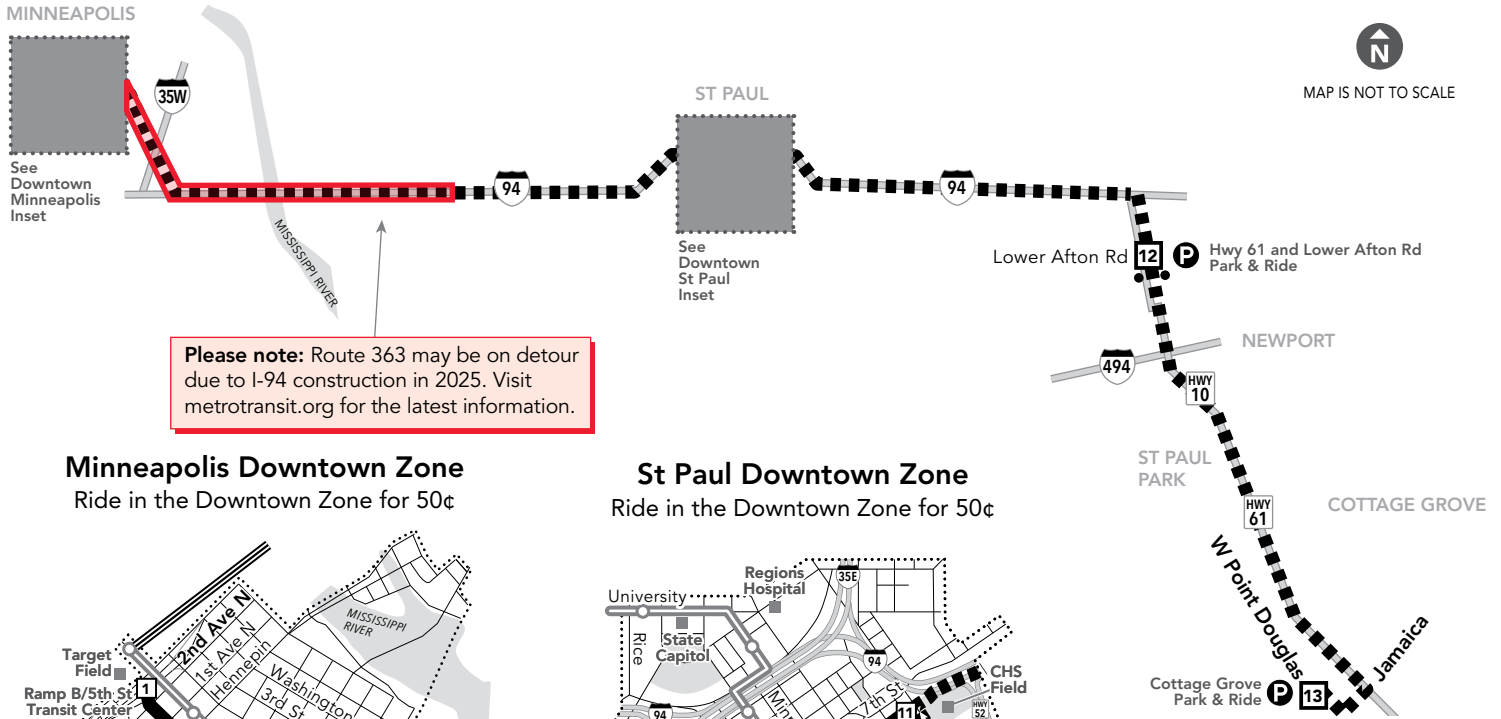

363 Express Bus Route

Effective 3/22/25

MAP IS NOT TO SCALE

Please note: Route 363 may be on detour due to I-94 construction in 2025. Visit metrotransit.org for the latest information.

Minneapolis Downtown Zone

Ride in the Downtown Zone for 50¢

St Paul Downtown Zone

Ride in the Downtown Zone for 50¢

Please note: Buses will detour due to reconstruction of Kellogg Blvd bridge through 2027.

- 3** Timepoint on schedule
Find the timepoint nearest your stop, and use that column of the schedule. Your stop may be between timepoints.
- Regular Route
Bus will pick up or drop off customers at any bus stop along this route
- ⚡** METRO Line and Stations
METRO trains or buses will pick up or drop off customers at any station along this route.
- ≡** Northstar Commuter Line
Transfers from Northstar to buses or light rail are free. Transfers from buses or light rail to Northstar require an additional fare.
- ■ ■** Non-Stop Service
Bus does not pick up or drop off customers on these route segments.
- Designated Bus Stop
On limited stop service, buses serve only these stops.
- P** Park & Ride Lot
Park free at these lots while you commute.

This is a Pay Exit route. On trips leaving downtown or the U of M, pay your fare at your destination. The time you exit the bus determines the fare amount.

Go-To Card Retail Locations

A refillable Go-To Card is the most convenient way to travel by transit! Buy a Go-To Card or add value to an existing card at one of these locations or online.

Park free at these lots while you commute. No overnight parking.

COTTAGE GROVE

- Cottage Grove Park & Ride: 7500 W Point Douglas Rd

ST PAUL

- Hwy 61 and Lower Afton Rd Park & Ride: Hwy 61 and Lower Afton Rd