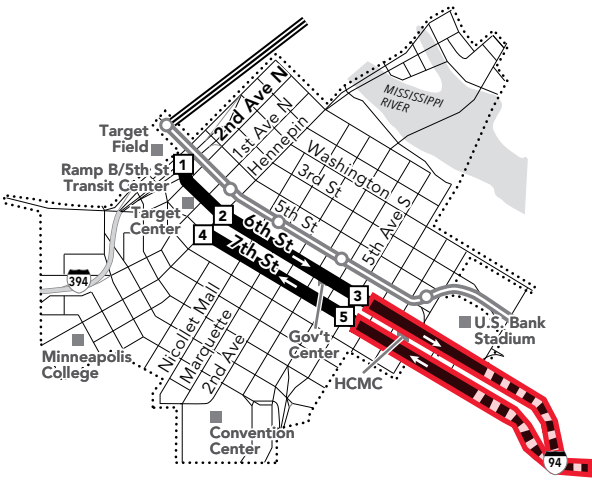

363 Express Bus Route

Effective 3/22/25

MAP IS NOT TO SCALE

Please note: Route 363 may be on detour due to I-94 construction in 2025. Visit metrotransit.org for the latest information.

Minneapolis Downtown Zone

Ride in the Downtown Zone for 50¢

St Paul Downtown Zone

Ride in the Downtown Zone for 50¢

Please note: Buses will detour due to reconstruction of Kellogg Blvd bridge through 2027.

- 3** Timepoint on schedule
Find the timepoint nearest your stop, and use that column of the schedule. Your stop may be between timepoints.
- Regular Route
Bus will pick up or drop off customers at any bus stop along this route
- ⚡** METRO Line and Stations
METRO trains or buses will pick up or drop off customers at any station along this route.
- ≡** Northstar Commuter Line
Transfers from Northstar to buses or light rail are free. Transfers from buses or light rail to Northstar require an additional fare.
- ■ ■** Non-Stop Service
Bus does not pick up or drop off customers on these route segments.
- Designated Bus Stop
On limited stop service, buses serve only these stops.
- P** Park & Ride Lot
Park free at these lots while you commute.

This is a Pay Exit route. On trips leaving downtown or the U of M, pay your fare at your destination. The time you exit the bus determines the fare amount.

Go-To Card Retail Locations

A refillable Go-To Card is the most convenient way to travel by transit! Buy a Go-To Card or add value to an existing card at one of these locations or online.

Park free at these lots while you commute. No overnight parking.

COTTAGE GROVE

- Cottage Grove Park & Ride: 7500 W Point Douglas Rd

ST PAUL

- Hwy 61 and Lower Afton Rd Park & Ride: Hwy 61 and Lower Afton Rd