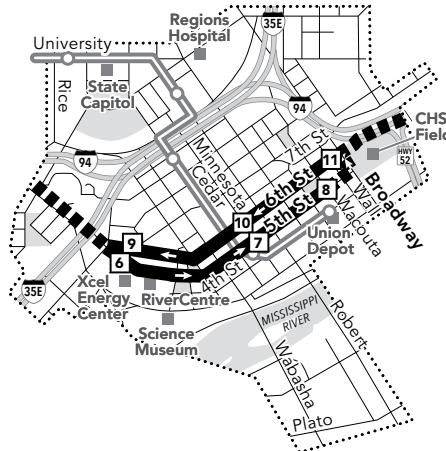

363 Express Bus Route

Effective 3/22/25

MAP IS NOT TO SCALE

Please note: Route 363 may be on detour due to I-94 construction in 2025. Visit metrotransit.org for the latest information.

Minneapolis Downtown Zone

Ride in the Downtown Zone for 50¢

St Paul Downtown Zone

Ride in the Downtown Zone for 50¢

Please note: Buses will detour due to reconstruction of Kellogg Blvd bridge through 2027.

- 3** Timepoint on schedule
Find the timepoint nearest your stop, and use that column of the schedule. Your stop may be between timepoints.
- Regular Route
Bus will pick up or drop off customers at any bus stop along this route
- ⚡** METRO Line and Stations
METRO trains or buses will pick up or drop off customers at any station along this route.
- ≡** Northstar Commuter Line
Transfers from Northstar to buses or light rail are free. Transfers from buses or light rail to Northstar require an additional fare.
- ■ ■** Non-Stop Service
Bus does not pick up or drop off customers on these route segments.
- Designated Bus Stop
On limited stop service, buses serve only these stops.
- P** Park & Ride Lot
Park free at these lots while you commute.

This is a Pay Exit route. On trips leaving downtown or the U of M, pay your fare at your destination. The time you exit the bus determines the fare amount.

Go-To Card Retail Locations

A refillable Go-To Card is the most convenient way to travel by transit! Buy a Go-To Card or add value to an existing card at one of these locations or online.

Park free at these lots while you commute. No overnight parking.

COTTAGE GROVE

- Cottage Grove Park & Ride: 7500 W Point Douglas Rd

ST PAUL

- Hwy 61 and Lower Afton Rd Park & Ride: Hwy 61 and Lower Afton Rd