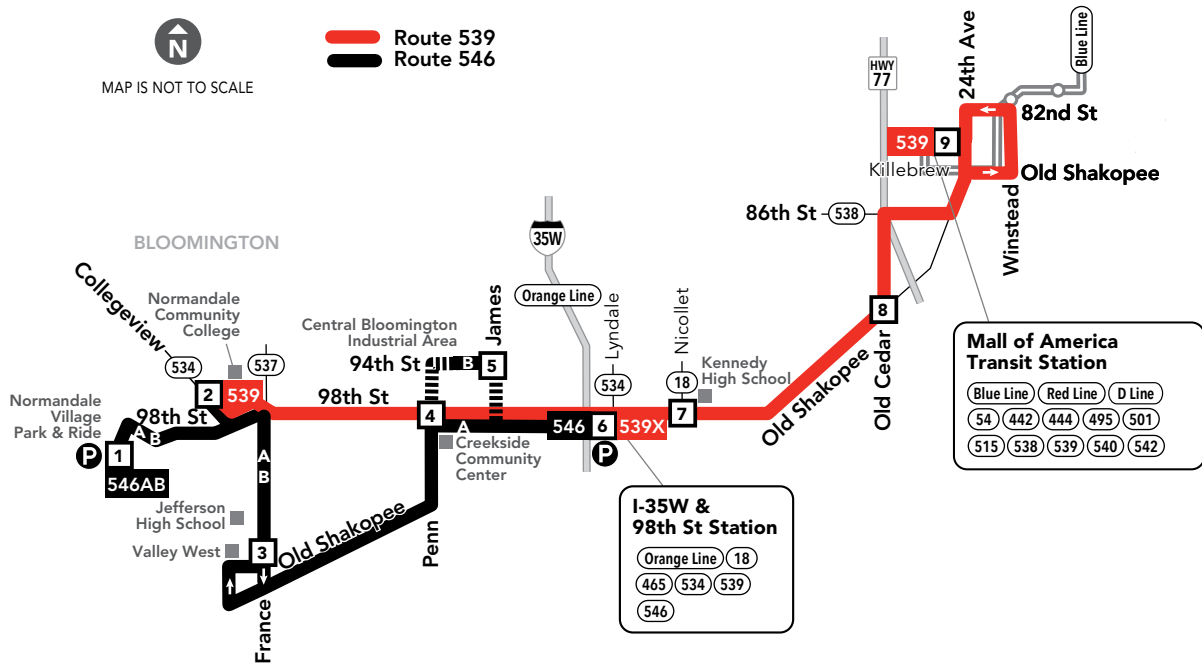

# 539, 546 Local Bus Routes

metrotransit.org  
612-373-3333

Effective 12/3/22

- 3** **Timepoint on schedule**  
Find the timepoint nearest your stop, and use that column of the schedule. Your stop may be between timepoints.
- Regular Route**  
Bus will pick up or drop off customers at any bus stop along this route
- Limited Service**  
Only certain trips take this route.
- METRO Line and Stations**  
METRO trains or buses will pick up or drop off customers at any station along this route.
- 22B** **Route Ending Point**  
Trips with the indicated number/letter end at this point. Number/letter is found in schedules and on bus destination signs.
- B** **Route Letter**  
Indicates which trips travel on this section of the route. Letter is found in schedules and on bus destination signs.
- 22** **Connecting Routes**  
See those route schedules for details
- P** **Park & Ride Lot**  
Park free at these lots while you commute.

### Go-To Card Retail Locations

A refillable Go-To Card is the most convenient way to travel by transit! Buy a Go-To Card or add value to an existing card at one of these locations or online.

**BLOOMINGTON**

- Cub Foods: 10520 France Ave S

### Park & Ride Locations

Park free at these lots while you commute. No overnight parking.

**BLOOMINGTON**

- Normandale Village Park & Ride: 5109 W 98th St
- I-35W & 98th St Station: 9830 Aldrich Ave S

**Holiday service operates** on New Year's Day, Memorial Day, Independence Day, Labor Day, Thanksgiving and Christmas. Service may be reduced on days before or after Independence Day, Thanksgiving, Christmas or New Year's Day. Look for details at metrotransit.org prior to these holidays.