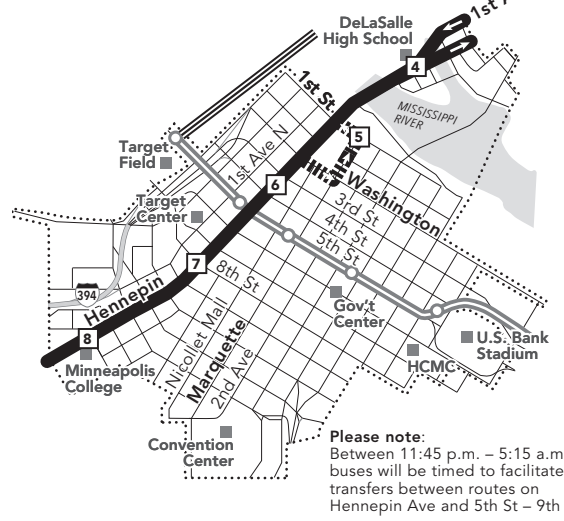

Minneapolis Downtown Zone

- Timepoint on schedule
  Regular Route
  METRO Line and Stations
  Northstar Commuter Line
  Route Ending Point
  Route Letter
  Connecting Routes

Go-To Card Retail Locations

- Cub Foods: 1540 New Brighton Blvd
  Lunds & Byerlys: 25 University Ave SE
  Metro Transit Service Center: 719 Marquette Ave
  Wedge Community Co-Op: 2105 Lyndale Ave S

Metro Transit Mobile App

Now you can plan your trip, see arrival information for bus and trains and buy transit tickets all on the go!

All buses and trains have bike racks so you can bring your bicycle along.

How to Ride

- BUSES
  1. Arrive 5 minutes before the schedule or NexTrip says your trip will depart.
  2. Watch for your bus number.
  3. Pay your fare as you board, except for Pay Exit routes.
  4. Pull the cord above the window about 1 block before your stop to signal the driver.

METRO LINES

1. Arrive 5 minutes before the schedule or NexTrip says your trip will depart.
  2. Pay BEFORE you board—touch your card to a reader on the platform or buy a ticket from the machine.
  3. Push the blue button to open doors (trains only).
  4. METRO LRT lines stop at every station. METRO BRT lines stop at stations on demand and when customers are present.

MAKING CONNECTIONS

Transfer between buses and METRO lines for up to 2 1/2 hours with your fare. Those who try to ride without paying may be subject to a fine.

Information: 612-373-3333

Metro Transit is the one place for all your transportation information. Transit Information: Get assistance from a transit expert. Hours: Monday - Friday: 6:30 am - 8:00 pm, Saturday: 8:00 am - 4:30 pm, Sunday & Holidays: Closed. NexTrip: Real-time departure information. Customer Relations/Lost & Found: 570 6th Ave N, Minneapolis, MN 55411. Hours: Mon. - Fri., 8:00 am - 4:30 pm, Closed weekends and holidays. Go-To Cards: Check your balance and add value. 711 Minnesota Relay (hearing impaired)

metrotransit.org

- NexTrip: Real-time departure times
  Trip planner and interactive map
  Printable schedules
  Go-To Cards: buy, add value, check balance
  Chat with a transit expert
  Bike and carpooling resources

Text for Transit Info

Text transit questions or trip plan requests to 612-444-1161. Available only during TIC hours of operation.

Monday - Friday

NORTHBOUND from Bloomington and south Minneapolis to downtown Minneapolis or St Anthony

Table with columns for route number & letter and time points for various stops from Bloomington to St Anthony.

Monday - Friday

SOUTHBOUND from St Anthony or downtown Minneapolis to south Minneapolis and Bloomington

Table with columns for route number & letter and time points for various stops from St Anthony to Bloomington.

Reading a schedule: a step-by-step guide

1. Find the schedule for the day of the week and the direction you plan to travel.
  2. Look at the map and find the timepoints nearest your trip start and end points.
  3. Read down the column to see what time a bus will depart from a given timepoint.

Not all stops are shown on this timetable.