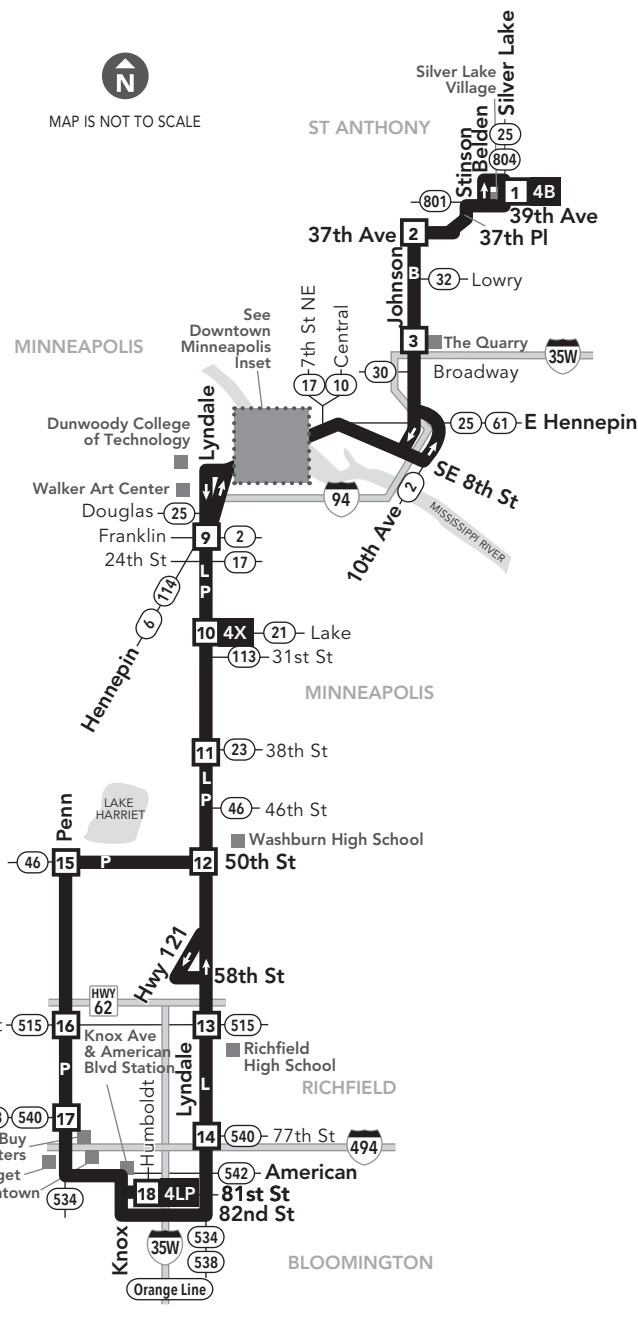

Effective 8/17/2024

LOCAL BUS ROUTE

MAJOR DESTINATIONS:

- St Anthony
  Silver Lake Village
  Northeast Minneapolis
  Johnson St
  The Quarry Center
  Downtown Minneapolis
  South Minneapolis
  Lyndale Ave
  50th St
  Penn Ave
  Richfield
  Lyndale Ave
  Penn Ave
  Bloomington
  Southtown Shopping Center
  Knox Ave & American Blvd Station

612-373-3333 • metrotransit.org