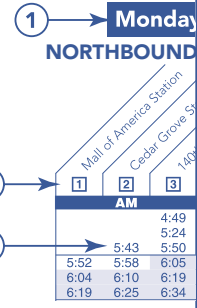

5

Effective 8/17/2024

LOCAL BUS ROUTE

MAJOR DESTINATIONS:

- Brooklyn Center**
Brooklyn Center Transit Center
- North Minneapolis**
Fremont Ave
Emerson Ave
- Downtown Minneapolis**
- South Minneapolis**
Chicago Lake Transit Center
Chicago Ave

Not all stops are shown on this timetable.

Use the timepoints on the map and the schedule to estimate the arrival of your bus. For details, call Transit Information or explore our interactive map and trip planning tools at metrotransit.org.

route number & letter	Downtown Minneapolis												
	1	3	4	5	8	9	10	12	13	14	15	16	
	ARRIVE 8th St & Nicollet Station												
	DEPART 8th St & Nicollet Station												
	Chicago Ave and 8th St												
	Chicago Lake Transit Center												
	Chicago & 42nd St Station												
	Chicago & 46th St Station												
	Chicago & 56th St Station												
5B	-	-	-	-	-	4:53	4:55	5:02	5:05	5:12	5:19	5:21	5:24
5B	5:51	6:09	6:13	6:18	6:24	6:27	-	6:29	6:33	6:41	6:48	6:50	6:53
5B	6:51	7:09	7:13	7:18	7:24	7:27	-	7:29	7:33	7:41	7:49	7:51	7:55
5B	7:51	8:09	8:13	8:18	8:24	8:27	-	8:29	8:33	8:41	8:49	8:51	8:55
5B	8:45	9:03	9:08	9:13	9:19	9:22	-	9:24	9:28	9:37	9:46	9:48	9:52
5B	9:45	10:03	10:08	10:13	10:19	10:22	-	10:24	10:28	10:37	10:46	10:48	10:52
5B	10:45	11:03	11:08	11:13	11:19	11:22	-	11:24	11:28	11:37	11:46	11:48	11:52
5B	11:45	12:03	12:08	12:13	12:19	12:22	-	12:24	12:28	12:37	12:46	12:48	12:52
	PM												
5B	12:45	1:03	1:08	1:13	1:19	1:22	-	1:24	1:28	1:37	1:46	1:48	1:52
5B	1:45	2:03	2:08	2:13	2:19	2:22	-	2:24	2:28	2:37	2:46	2:48	2:52
5B	2:45	3:03	3:08	3:13	3:19	3:22	-	3:24	3:28	3:37	3:46	3:48	3:52
5B	3:45	4:03	4:08	4:13	4:19	4:22	-	4:24	4:28	4:37	4:46	4:48	4:52
5B	4:45	5:03	5:08	5:13	5:19	5:22	-	5:24	5:28	5:37	5:46	5:48	5:52
5B	5:45	6:03	6:08	6:13	6								