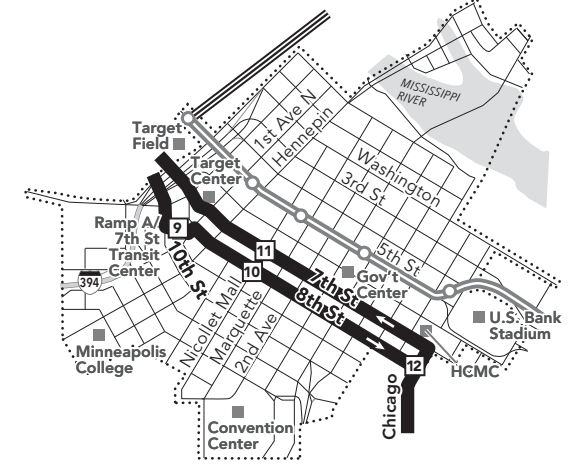

Look for instructions on the rack. Lockers are also available for rent. Details at metrotransit.org/bike.

612-373-3333 • metrotransit.org

- 3** Timepoint on schedule: Find the timepoint nearest your stop, and use that column of the schedule. Your stop may be between timepoints.
- Regular Route**: Bus will pick up or drop off customers at any bus stop along this route.
- Limited Service**: Only certain trips take this route.
- METRO Line and Stations**: METRO trains or buses will pick up or drop off customers at any station along this route.
- Northstar Commuter Line**: Transfers from Northstar to buses or light rail are free. Transfers from buses or light rail to Northstar require an additional fare.
- 22B** Route Ending Point: Trips with the indicated number/letter end at this point. Number/letter is found in schedules and on bus destination signs.
- R** Route Letter: Indicates which trips travel on this section of the route. Letter is found in schedules and on bus destination signs.
- 22** Connecting Routes: See those route schedules for details.

Minneapolis Downtown Zone

Ride in the Downtown Zone for 50¢

Go-To Card Retail Locations

A refillable Go-To Card is the most convenient way to travel by transit! Buy a Go-To Card or add value to an existing card at one of these locations or online.