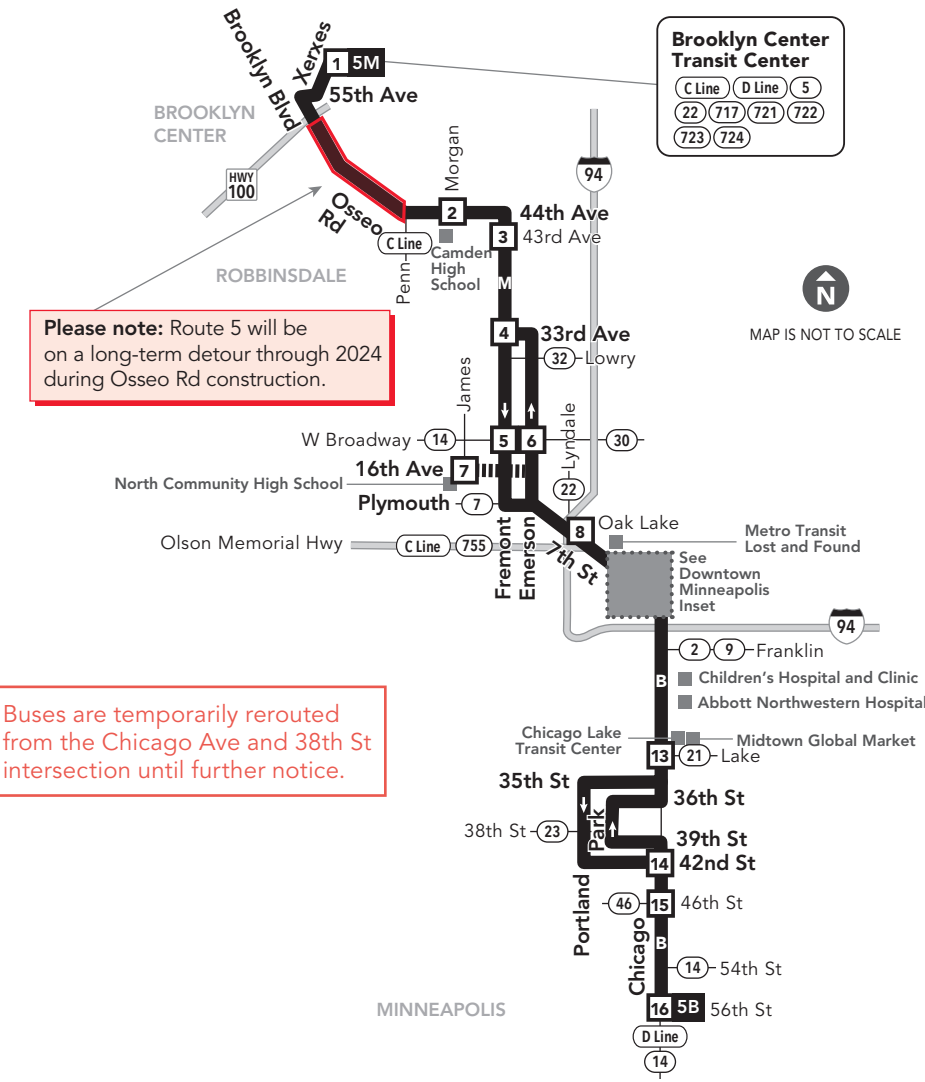

Not all stops are shown on this timetable.

Use the timepoints on the map and the schedule to estimate the arrival of your bus. For details, call Transit Information or explore our interactive map and trip planning tools at metrotransit.org.

Look for instructions on the rack. Lockers are also available for rent. Details at metrotransit.org/bike.

612-373-3333 • metrotransit.org

- 3** Timepoint on schedule: Find the timepoint nearest your stop, and use that column of the schedule. Your stop may be between timepoints.
- Regular Route**: Bus will pick up or drop off customers at any bus stop along this route.
- Limited Service**: Only certain trips take this route.
- METRO Line and Stations**: METRO trains or buses will pick up or drop off customers at any station along this route.
- Northstar Commuter Line**: Transfers from Northstar to buses or light rail are free. Transfers from buses or light rail to Northstar require an additional fare.
- 22B** Route Ending Point: Trips with the indicated number/letter end at this point. Number/letter is found in schedules and on bus destination signs.
- R** Route Letter: Indicates which trips travel on this section of the route. Letter is found in schedules and on bus destination signs.
- 22** Connecting Routes: See those route schedules for details.

Minneapolis Downtown Zone

Ride in the Downtown Zone for 50¢

Go-To Card Retail Locations

A refillable Go-To Card is the most convenient way to travel by transit! Buy a Go-To Card or add value to an existing card at one of these locations or online.

- BROOKLYN CENTER**
• Cub Foods: 3245 Co Rd 10
- MINNEAPOLIS**
• Metro Transit Service Center: 719 Marquette Ave
• Unbank: 1009 Franklin Ave E

Trip Planner

To:

From:

metrotransit.org

Monday — Friday

NORTHBOUND from south Minneapolis to north Minneapolis and Brooklyn Center via downtown Minneapolis