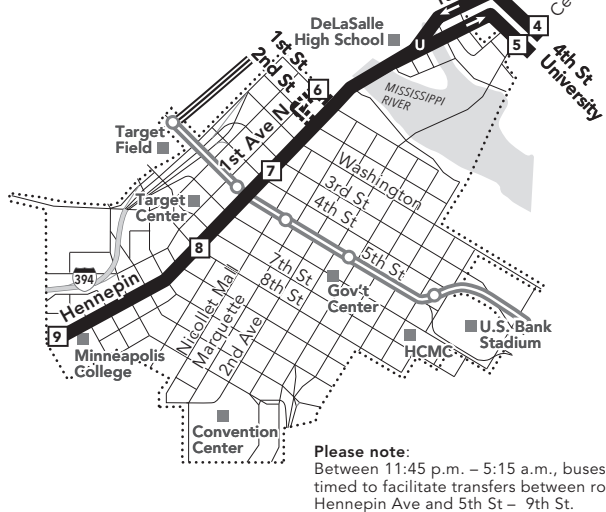

Minneapolis Downtown Zone

Park & Ride Locations

Park free at these lots while you commute. No overnight parking.

- EDINA
  Southdale Transit Center: 6704 York Ave S

Go-To Card Retail Locations

A refillable Go-To Card is the most convenient way to travel by transit! Buy a Go-To Card or add value to an existing card at one of these locations or online.

- EDINA
  Cub Foods: 6775 York Ave S
  MINNEAPOLIS
  Cub Foods: 1104 Lagoon Ave
  Wedge Community Co-Op - Linden Hills: 3815 Sunnyside Ave
  Lunds & Byerlys: 25 University Ave SE
  Metro Transit Service Center: 719 Marquette Ave
  Wedge Community Co-Op - Lyndale: 2105 Lyndale Ave S

Legend table with icons and descriptions for Timepoint on schedule, Regular Route, METRO Line and Stations, Northstar Commuter Line, High Frequency Service, Limited Service, Route Ending Point, Route Letter, Connecting Routes, and Park & Ride Lot.

Monday — Friday

NORTHBOUND from Edina and south Minneapolis to downtown Minneapolis or the U of M

Main schedule table for Northbound route, listing times for various stops from 39th St to 1st Ave NE.

Monday — Friday

SOUTHBOUND from the U of M or downtown Minneapolis to south Minneapolis and Edina

Main schedule table for Southbound route, listing times for various stops from 1st Ave NE to 76th St.

Shaded times denote rush-hour service. See fare panel for rush-hour fees.