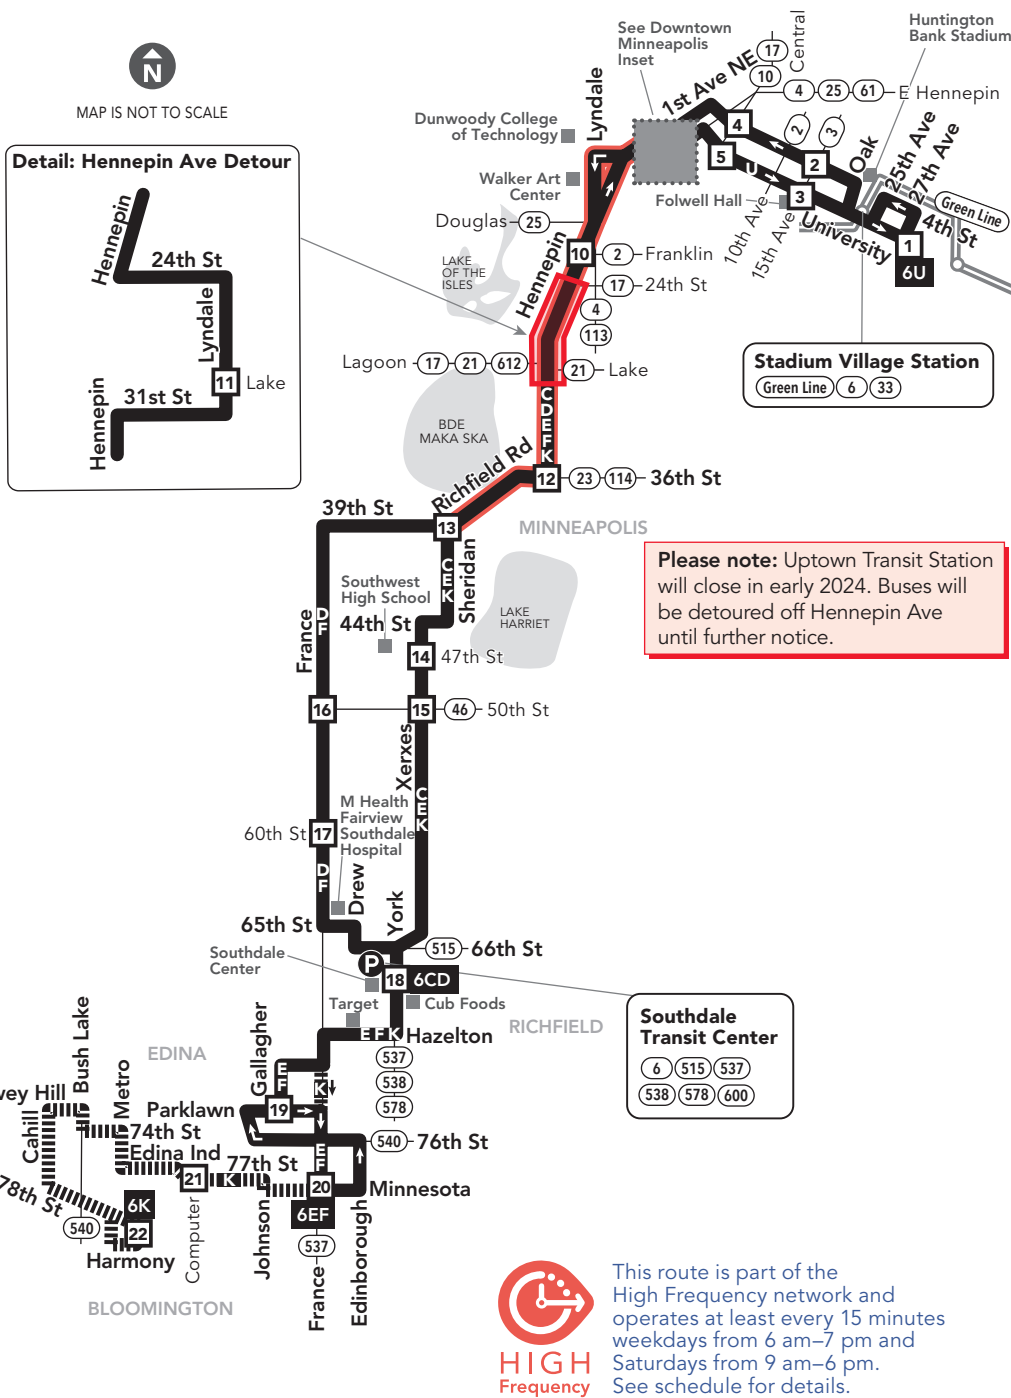

Effective 8/17/2024

LOCAL BUS ROUTE

MAJOR DESTINATIONS:

- University of Minnesota
  Stadium Village Station
  Dinkytown
  Southeast Minneapolis
  4th St
  University Ave
  Downtown Minneapolis
  South Minneapolis
  Hennepin Ave
  France Ave
  Xerxes Ave
  Edina
  Southdale Center
  Edina Industrial Park Area

Reading a schedule: a step-by-step guide

1. Find the schedule for the day of the week and the direction you plan to travel.
  2. Look at the map and find the timepoints nearest your trip start and end points.
  3. Read down the column to see what time a bus will depart from a given timepoint. Read across a row to see when the bus will reach another timepoint.

Not all stops are shown on this timetable.

Metro Transit Mobile App

Now you can plan your trip, see arrival information for bus and trains and buy transit tickets all on the go! Download the free app on Google Play or App Store.

This route is part of the High Frequency network and operates at least every 15 minutes weekdays from 6 am-7 pm and Saturdays from 9 am-6 pm. See schedule for details.