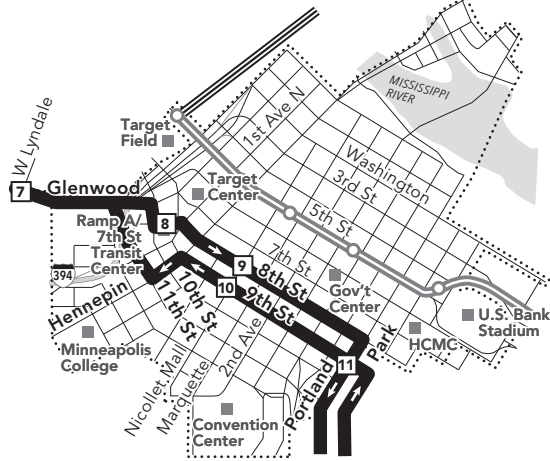

Effective 8/17/2024

LOCAL BUS ROUTE

MAJOR DESTINATIONS:

- Minnetonka
  Cedar Lake Rd
  St Louis Park
  Louisiana Ave Transit Center
  The Shops at West End
  North Minneapolis
  Bryn Mawr Neighborhood
  Glenwood Ave
  Downtown Minneapolis
  South Minneapolis
  Franklin Ave
  Franklin Ave Station
  Longfellow Neighborhood
  46th St Station

Minneapolis Downtown Zone
Ride in the Downtown Zone for 50¢

Go-To Card Retail Locations

A refillable Go-To Card is the most convenient way to travel by transit! Buy a Go-To Card or add value to an existing card at one of these locations or online.

- MINNEAPOLIS
  Cub Foods: 4601 Snelling Ave
  Metro Transit Service Center: 719 Marquette Ave
  Unbank: 1009 Franklin Ave E
  ST LOUIS PARK
  Cub Foods: 5370 16th St W

Park & Ride Locations

Park free at these lots while you commute. No overnight parking.

- ST LOUIS PARK
  Louisiana Ave Transit Center: 1300 Louisiana Ave S
  Park Place Blvd Park & Ride: 1500 Park Place Blvd

612-373-3333 • metrotransit.org

Information: 612-373-3333

Metro Transit is the one place for all your transportation information.

Transit Information
Get assistance from a transit expert.

Hours:
Monday – Friday: 6:30 am – 8:00 pm
Saturday: 8:00 am – 4:30 pm
Sunday & Holidays: Closed

NexTrip
Real-time departure information.

Customer Relations / Lost & Found
570 6th Ave N, Minneapolis, MN 55411
Provide comments and suggestions or check on lost items.

Hours: Mon. – Fri., 8:00 am – 4:30 pm
Closed weekends and holidays

Go-To Cards: Check your balance and add value.

711 Minnesota Relay (hearing impaired)

metrotransit.org

- NexTrip: Real-time departure times
  Trip planner and interactive map
  Printable schedules
  Go-To Cards: buy, add value, check balance
  Chat with a transit expert
  Bike and carpooling resources

Text for Transit Info

Text transit questions or trip plan requests to 612-444-1161. Available only during TIC hours of operation.