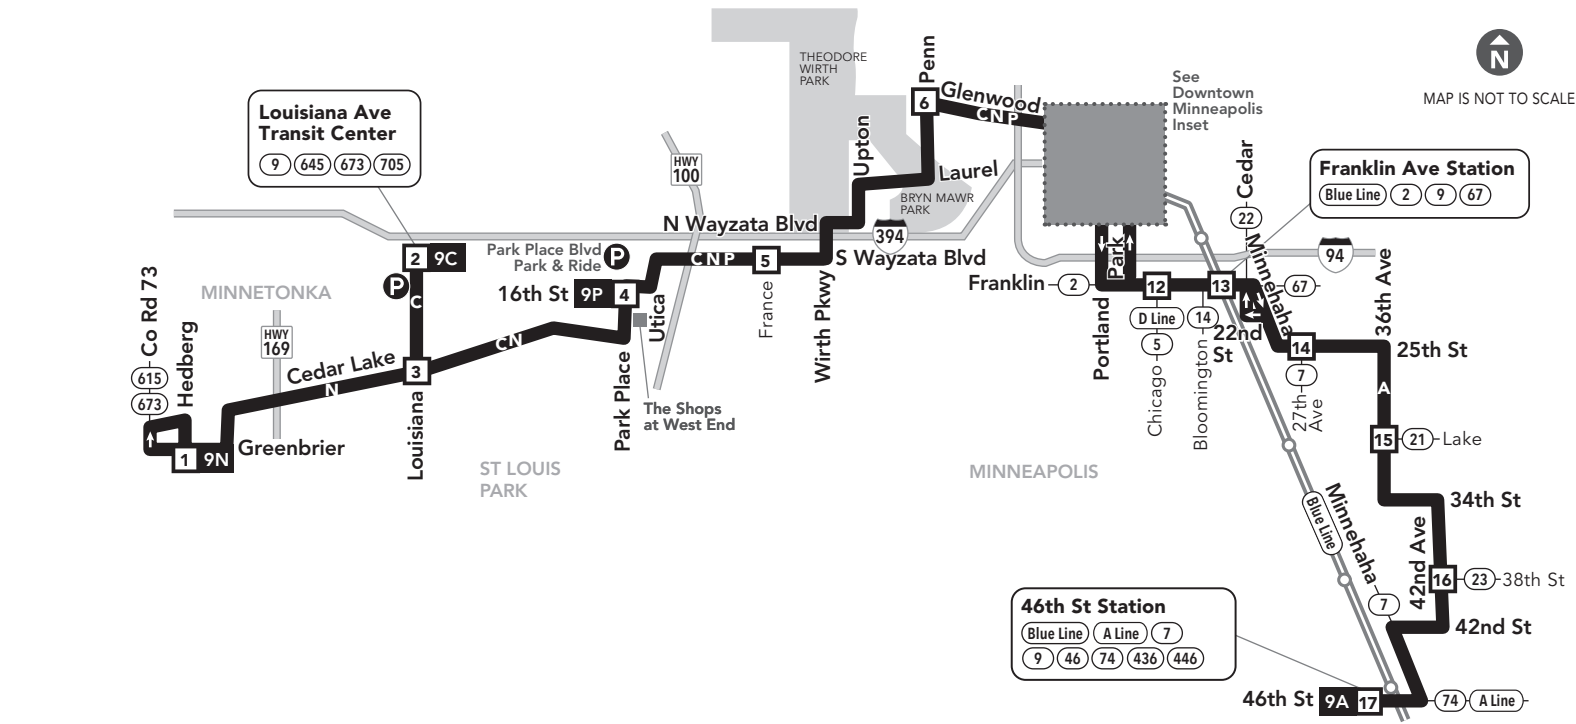

Monday — Friday
EASTBOUND from Minnetonka or St Louis Park to south Minneapolis via downtown Minneapolis

Table with columns for route number & letter (1-17) and departure times for AM and PM. Includes sub-headers for Downtown Minneapolis and various street locations.

Operates school days only. Shaded times denote rush-hour service. See fare panel for rush-hour fees.

Monday — Friday
WESTBOUND from south Minneapolis to St Louis Park or Minnetonka via downtown Minneapolis

Table with columns for route number & letter (1-17) and departure times for AM and PM. Includes sub-headers for Downtown Minneapolis and various street locations.

Legend for route symbols: 3 Timepoint on schedule, Regular Route, METRO Line and Stations, Northstar Commuter Line, Route Ending Point, Route Letter, Connecting Routes, Park & Ride Lot.

How to Ride
BUSES
1. Arrive 5 minutes before the schedule or NexTrip says your trip will depart.
2. Watch for your bus number.
3. Pay your fare as you board, except for Pay Exit routes.
4. Pull the cord above the window about 1 block before your stop to signal the driver.
METRO LINES
1. Arrive 5 minutes before the schedule or NexTrip says your trip will depart.
2. Pay BEFORE you board—touch your card to a reader on the platform or buy a ticket from the machine.
3. Push the blue button to open doors (trains only).
4. METRO LRT lines stop at every station. METRO BRT lines stop at stations on demand and when customers are present.
MAKING CONNECTIONS
Transfer between buses and METRO lines for up to 2 1/2 hours with your fare.
Those who try to ride without paying may be subject to a fine.

Reading a schedule: a step-by-step guide
1. Find the schedule for the day of the week and the direction you plan to travel.
2. Look at the map and find the timepoints nearest your trip start and end points.
3. Read down the column to see what time a bus will depart from a given timepoint.
Not all stops are shown on this timetable.
Use the timepoints on the map and the schedule to estimate the arrival of your bus.

Metro Transit Mobile App
Now you can plan your trip, see arrival information for bus and trains and buy transit tickets all on the go!
Download the free app on Google Play or App Store.

Trip Planner
To:
From:
Go
metrotransit.org