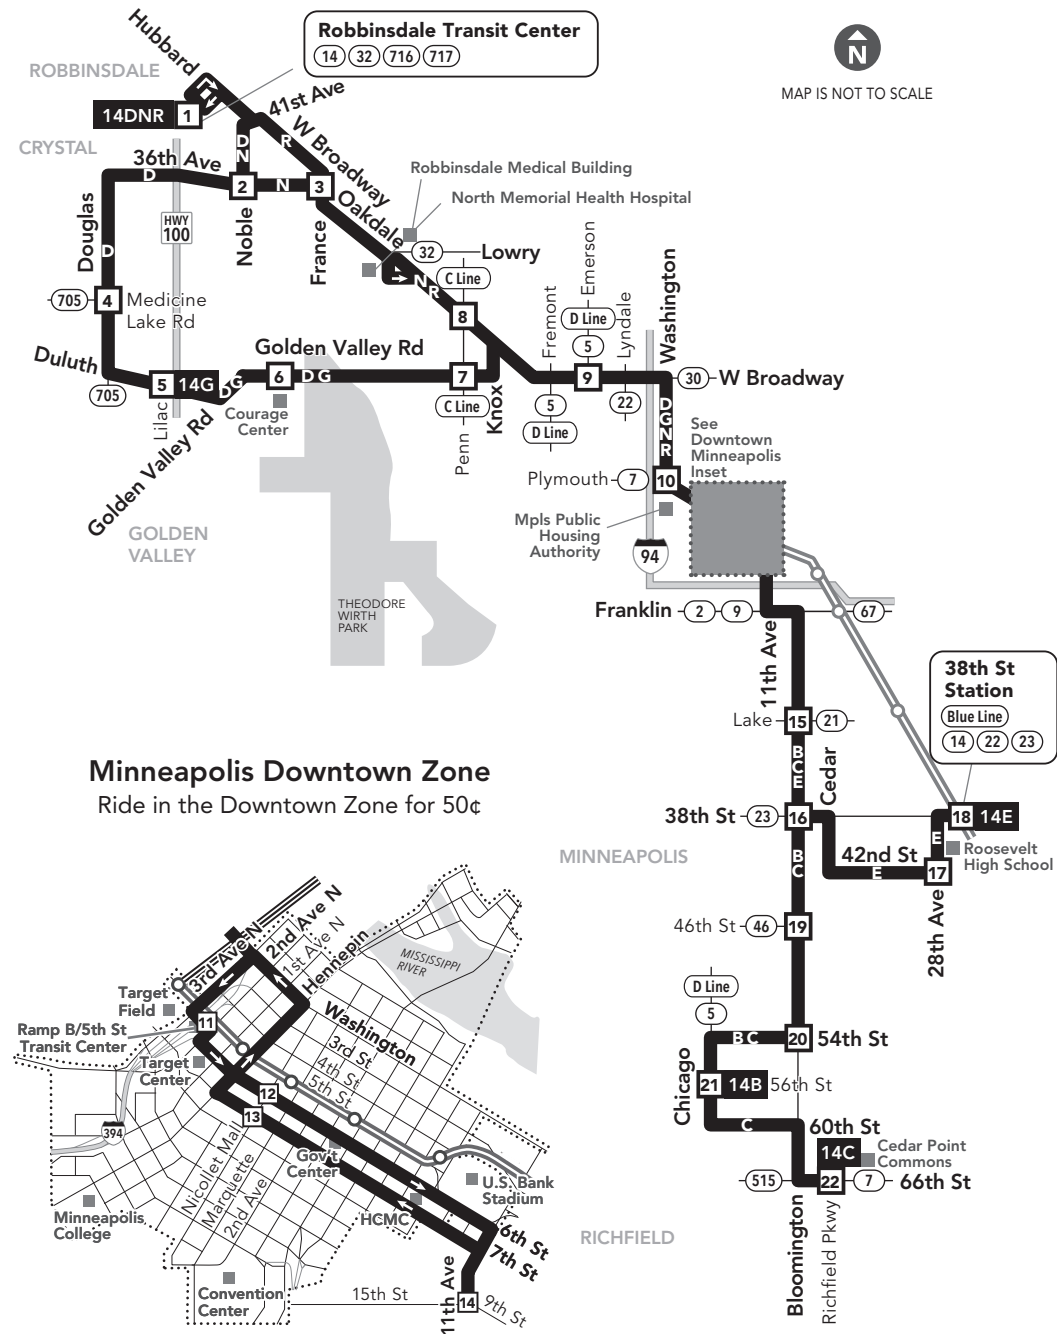

14

Effective 8/17/2024

LOCAL BUS ROUTE

MAJOR DESTINATIONS:

- **Robbinsdale**
  - Robbinsdale Transit Center
  - North Memorial Health Hospital
- **Crystal**
  - Douglas Dr
- **Golden Valley**
  - Golden Valley Rd
  - Courage Center
- **West Broadway Ave**
- **North Minneapolis**
  - Washington Ave
- **Downtown Minneapolis**
  - North Loop
- **South Minneapolis**
  - Bloomington Ave
  - 38th St Station
- **Richfield**
  - Cedar Point Commons

612-373-3333 • metrotransit.org

Monday — Friday

NORTHBOUND from Richfield or 38th St Station to Robbinsdale via downtown Minneapolis

Route number & letter	66th St and Richfield Pkwy	Chicago & 38th St Station	54th St and Bloomington Ave	Bloomington Ave and 40th St	38th St Station	28th Ave and 42nd St	Bloomington Ave and 38th St	Bloomington Ave and 38th St	11th Ave and 15th St	ARRIVE 7th St & Nicollet Station	DEPART 7th St & Nicollet Station	Washington Ave and Plymouth Ave	W Broadway Ave and Emerson Ave	Golden Valley Rd and Penn Ave	Golden Valley Rd and Penn Ave	Courage Center	Duluth St and Lilac Dr	Douglas Dr and Medicine Lake Rd	France Ave and 30th Ave	Noble Ave and 30th Ave	Robbinsdale Transit Center	
	22	21	20	19	18	17	16	15	14	13	12	11	10	9	8	7	6	5	4	3	2	1
AM																						
14R	4:20	4:26	4:29	4:32	—	—	4:35	4:40	4:47	4:55	5:02	5:09	5:14	5:18	—	—	—	—	—	5:23	—	5:26
14D	—	—	—	—	—	—	—	—	—	—	—	—	—	—	—	—	—	—	—	—	—	—
14R	5:01	5:07	5:10	5:13	—	—	5:17	5:22	5:29	—	—	5:36	5:43	5:48	5:52	—	—	—	—	5:57	—	6:00
14R	5:16	5:22	5:25	5:28	—	—	5:32	5:37	5:44	—	—	5:51	5:58	6:03	6:07	—	—	—	—	6:12	—	6:15
14D	5:33	5:39	5:42	5:45	—	—	5:49	5:54	6:01	—	—	6:09	6:16	6:21	—	—	—	—	—	6:25	—	6:28
14R	5:52	5:58	6:01	6:04	—	—	6:08	6:13	6:21	—	—	6:29	6:36	6:41	—	—	—	—	—	6:52	—	6:55
14N	6:14	6:20	6:23	6:26	—	—	6:30	6:35	6:43	—	—	6:51	7:00	7:06	—	—	—	—	—	7:15	—	7:20
14D	—	—	—	—	—	—	—	—	—	—	—	—	—	—	—	—	—	—	—	—	—	—
14R	6:50	6:56	6:59	7:03	—	6:38	6:41	6:48	6:53	7:01	—	7:10	7:19	7:25	—	—	—	—	—	7:45	—	7:48
14D	—	—	—	—	—	—	—	—	—	—	—	—	—	—	—	—	—	—	—	—	—	—
14R	7:09	7:15	7:18	7:22	—	—	7:26	7:31	7:40	—	—	7:49	7:58	8:04	8:08	—	—	—	—	8:13	—	8:18
14D	7:26	7:32	7:35	7:39	—	—	7:43	7:48	7:57	—	—	8:06	8:15	8:21	—	—	—	—	—	8:41	—	8:44
14R	7:48	7:54	7:57	8:01	—	—	8:05	8:11	8:20	—	—	8:29	8:38	8:44	8:48	—	—	—	—	8:54	—	8:58
14N	8:12	8:18	8:21	8:25	—	—	8:29	8:35	8:44	—	—	8:53	9:02	9:08	9:12	—	—	—	—	9:18	—	9:23
14D	—	—	—	—	—	8:41	8:44	8:50	8:56	9:05	—	9:13	9:22	9:28	—	—	—	—	—	9:48	—	9:51
14R	8:55	9:01	9:04	9:07	—	—	9:11	9:17	9:26	—	—	9:34	9:43	9:49	9:53	—	—	—	—	9:59	—	10:03
14N	9:15	9:21	9:24	9:27	—	—	9:31	9:37	9:46	—	—	9:54	10:03	10:09	10:13	—	—	—	—	10:19	—	10:23
14D	—	—	—	—	—	—	—	—	—	—	—	—	—	—	—	—	—	—	—	—	—	—
14R	9:55	10:01	10:04	10:07	—	9:41	9:44	9:50	9:56	10:05	—	10:13	10:22	10:29	—	—	—	—	—	10:33	—	10:36
14D	—	—	—	—	—	—	—	—	—	—	—	—	—	—	—	—	—	—	—	—	—	—
14N	10:19	10:25	10:28	10:31	—	—	10:35	10:41	10:50	—	—	10:58	11:07	11:14	11:18	—	—	—	—	11:24	—	11:28
14D	—	—	—	—	—	—	—	—	—	—	—	—	—	—	—	—	—	—	—	—	—	—
14R	10:51	10:57	11:00	11:03	—	—	10:38	10:41	10:47	10:53	11:02	—	11:10	11:19	11:26	—	—	—	—	11:30	—	11:48
14D	—	—	—	—	—	—	—	—	—	—	—	—	—	—	—	—	—	—	—	—	—	—
14R	11:11	11:17	11:20	11:23	—	—	11:27	11:33	11:42	—	—	11:50	11:59	12:06	12:11	—	—	—	—	12:17	—	12:21
14D	—	—	—	—	—	—	—	—	—	—	—	—	—	—	—	—	—	—	—	—	—	—
14R	11:49	11:55	11:58	12:01	—	—	11:37	11:40	11:46	11:53	12:01	—	12:10	12:19	12:26	—	—	—	—	12:30	—	12:48
14R	—	—	—	—	—	—	—	—	—	—	—	—	—	—	—	—	—	—	—	—	—	—
14R	11:49	11:55	11:58	12:01	—	—	12:05	12:11	12:21	—	—	12:30	12:39	12:46	12:51	—	—	—	—	12:57	—	1:01
PM																						
14N	12:09	12:15	12:18	12:21	—	—	12:25	12:31	12:41	—	—	12:50	12:59	1:07	1:12	—	—	—	—	1:18	—	1:22
14D	—	—	—	—	—	—	—	—	—	—	—	—	—	—	—	—	—	—	—	—	—	—
14R	12:46	12:52	12:55	12:58	—	—	12:36	12:39	12:45	12:51	—	1:01	1:10	1:27	1:32	—	—	—	—	1:31	—	1:49
14D	—	—	—	—	—	—	—	—	—	—	—	—	—	—	—	—	—	—	—	—	—	—
14R	1:05	1:12	1:15	1:18	—	—	1:22	1:28	1:38	—	—	1:47	1:56	2:04	2:08	—	—	—	—	2:15	—	2:19
14D	—	—	—	—	—	—	—	—	—	—	—	—	—	—	—	—	—	—	—	—	—	—
14R	1:42	1:49	1:52	1:55	—	—	1:34	1:37	1:43	1:49	1:59	—	2:08	2:17	2:25	—	—	—	—	2:29	—	2:47
14D	—	—	—	—	—	—	—	—	—	—	—	—	—	—	—	—	—	—	—	—	—	—
14R	2:07	2:14	2:17	2:20	—	—	1:59	2:05	2:15	—	—	2:24	2:33	2:41	2:46	—	—	—	—	2:53	—	2:57