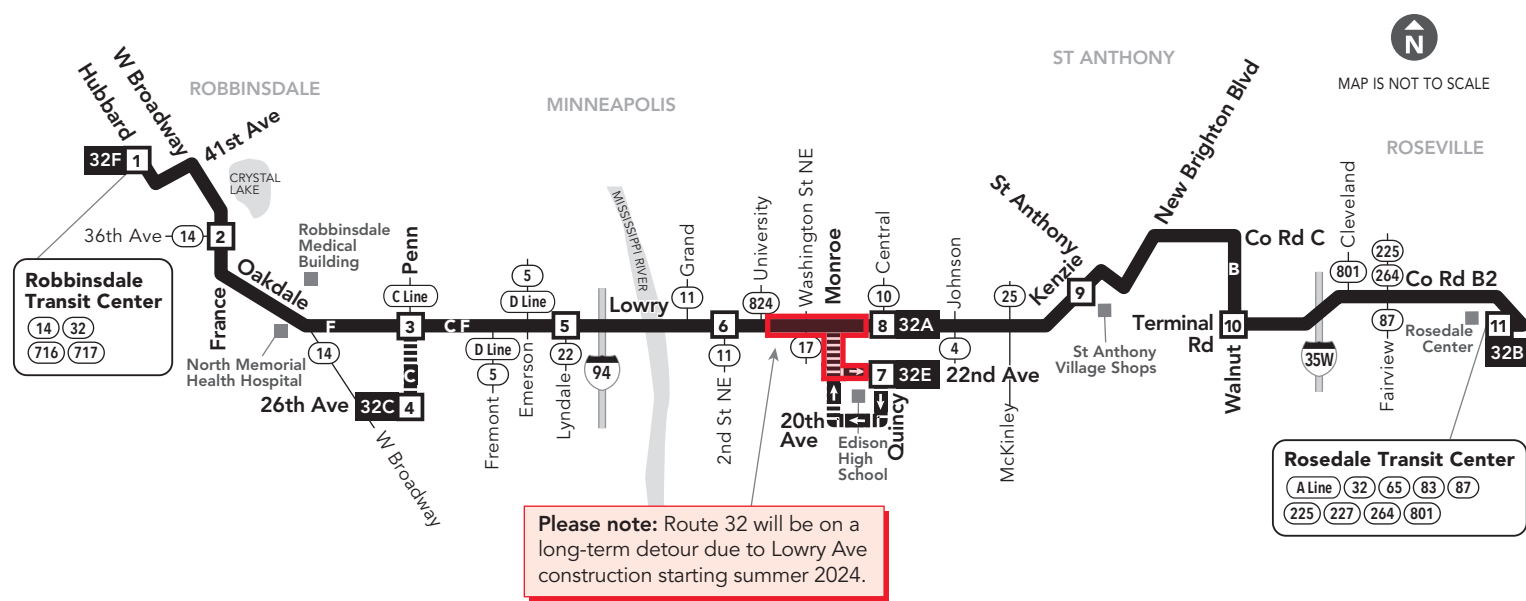

# 32

Effective 8/17/2024

LOCAL BUS ROUTE

**MAJOR DESTINATIONS:**

- Robbinsdale**
  - Robbinsdale Transit Center
  - North Memorial Health Hospital
- Minneapolis**
  - Lowry Ave
- St Anthony**
  - St Anthony Village Shops
- Roseville**
  - Co Rd B2
  - Rosedale Center

- 3** **Timepoint on schedule**  
Find the timepoint nearest your stop, and use that column of the schedule. Your stop may be between timepoints.
- Regular Route**  
Bus will pick up or drop off customers at any bus stop along this route.
- Limited Service**  
Only certain trips take this route.
- 22B** **Route Ending Point**  
Trips with the indicated number/letter end at this point. Number/letter is found in schedules and on bus destination signs.
- B** **Route Letter**  
Indicates which trips travel on this section of the route. Letter is found in schedules and on bus destination signs.
- 22** **Connecting Routes**  
See those route schedules for details.

**FREE FARE ROUTE**

Rides on this route are free through Dec. 31, 2024. Transfers are not available. Get details at [metrotransit.org/free-fare-routes](http://metrotransit.org/free-fare-routes)

Route 32E school trips will temporarily drop off directly at Edison High School during Lowry Ave construction. These trips will change back to 32A school trips once construction is complete.

**Sunday & Holiday**

**WESTBOUND** from Rosedale Transit Center to Robbinsdale Transit Center via Lowry Ave

route number & letter	Rosedale Transit Center	Terminal Rd and Walnut St	Kenzie Terrace and St Anthony Village Shops	Lowry Ave NE and Central Ave	Lowry Ave NE and 2nd St NE	Lowry Ave NE and Lyndale Ave	Lowry Ave N and Penn Ave	France Ave and 36th Ave	Robbinsdale Transit Center
11	10	9	8	6	5	3	2	1	
<b>AM</b>									
32F	7:32	7:38	7:42	7:47	7:53	7			