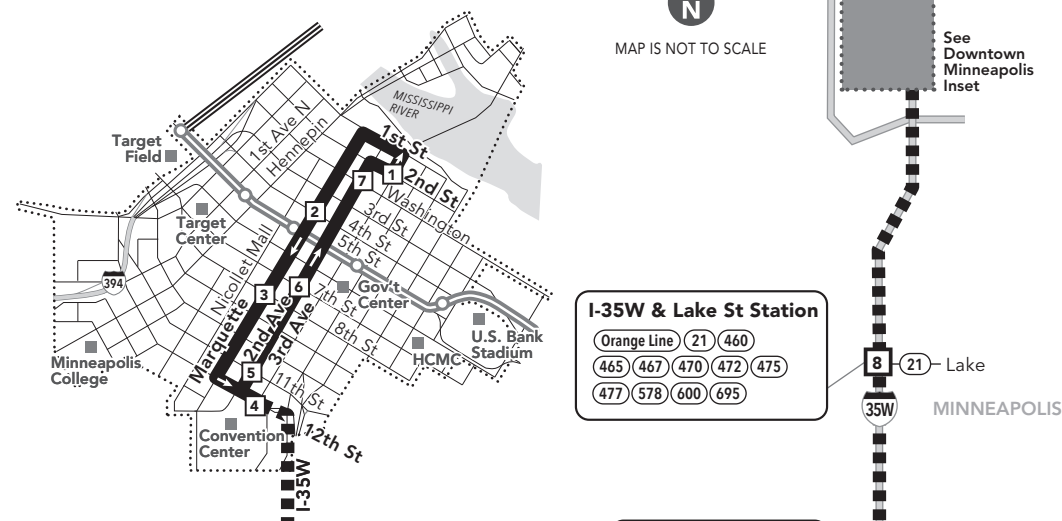

578

Effective 12/7/2024

EXPRESS BUS ROUTE

MAJOR DESTINATIONS:

Downtown Minneapolis

- Marquette Ave Stop D
- 2nd Ave Stop G

South Minneapolis

- I-35W & Lake St Station
- I-35W & 46th St Station

Edina

- M Health Fairview Southdale Hospital
- Southdale Center
- York Ave
- Minnesota Dr

Minneapolis Downtown Zone

Ride in the Downtown Zone for 50¢

I-35W & Lake St Station

Orange Line (21) (460)

(465) (467) (470) (472) (475)

(477) (578) (600) (695)

I-35W & 46th St Station

Orange Line (11) (46) (578)

Southdale Transit Center

(6) (515) (537) (538)

(578) (600)

Heritage

(11) (65th St)

Go-To Card Retail Locations

A refillable Go-To Card is the most convenient way to travel by transit! Buy a Go-To Card or add value to an existing card at one of these locations or online.

EDINA

- Cub Foods: 6775 York Ave S