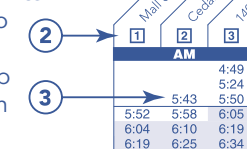

Reading a schedule: a step-by-step guide

1. Find the schedule for the **day** of the week and the **direction** you plan to travel.

2. Look at the map and find the **timepoints** nearest your trip start and end points. Your stop may be between timepoints.

3. Read down the column to see what **time** a bus will depart from a given timepoint. Read across a row to see when the bus will reach another timepoint. If the time is blank, that trip does not serve that timepoint.

Not all stops are shown on this timetable.

Use the timepoints on the map and the schedule to estimate the arrival of your bus. For details, call Transit Information or explore our interactive map and trip planning tools at metrotransit.org.

T Trip Planner

To:

From:

metrotransit.org