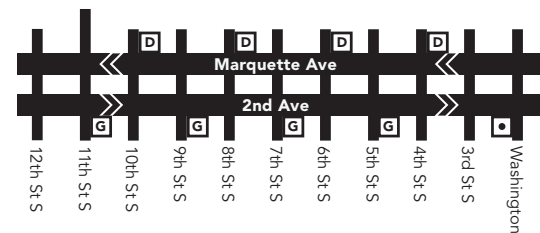

(477) (578) (600) (695)

I-35W & 46th St Station

Orange Line (11) (46) (578)

Southdale Transit Center

(6) (515) (537) (538)

(578) (600)

Heritage

(11) (65th St)

(515) (66th St)

Southdale Center

Cub Foods

Edina

Target

Southdale Library

Edinborough

(6) (538) (540) (76th St)

(13) (578B)

(14) (537)

Marquette & 2nd Avenues

Express buses serve lettered bus stops every other block.

D Board at these stops on Marquette Ave.

G Exit the bus at these stops on 2nd Ave.

3 **Timepoint on schedule**
Find the timepoint nearest your stop, and use that column of the schedule. Your stop may be between timepoints.

Non-Stop Service
Bus does not pick up or drop off customers on these route segments.

22B **Route Ending Point**
Trips with the indicated number/letter end at this point. Number/letter is found in schedules and on bus destination signs.