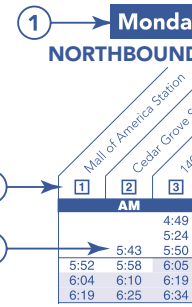

Reading a schedule: a step-by-step guide

1. Find the schedule for the **day of the week** and the **direction** you plan to travel.
2. Look at the map and find the **timepoints** nearest your trip start and end points. Your stop may be between timepoints.
3. Read down the column to see **what time** a bus will depart from a given timepoint. Read across a row to see when the bus will reach another timepoint. If the time is blank, that trip does not serve that timepoint.