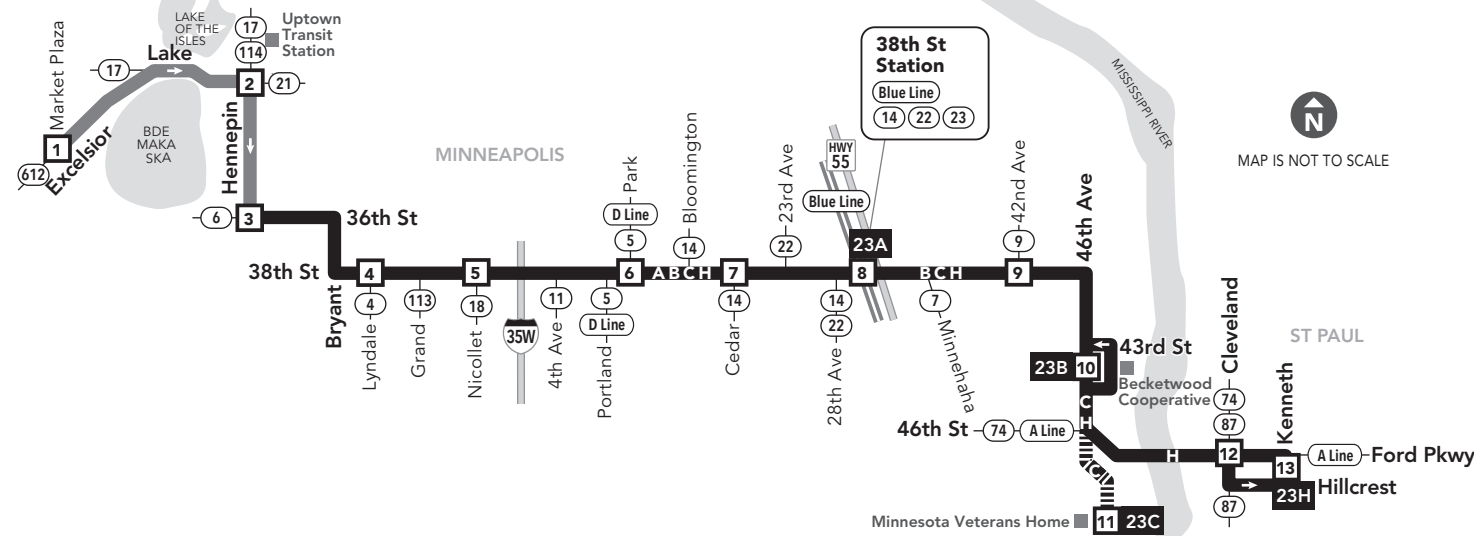

#### METRO LINES

- Arrive 5 minutes before the schedule or NexTrip says your trip will depart.
- Pay BEFORE you board—touch your card to a reader on the platform or buy a ticket from the machine.
- Push the blue button to open doors (trains only).
- METRO LRT lines stop at every station. METRO BRT lines stop at stations on demand and when customers are present.

## Route 23

Please note: Routes 23 and 612 have combined schedules in the Uptown area.

**Eastbound:** Route 612 starts in Minnetonka. At Excelsior Blvd & Market Plaza, route continues as Route 23 to 38th St on its regular route.

**Westbound:** Route 23 will travel regular route on 38th St. At Hennepin Ave & 36th St, route continues as Route 612 out to Minnetonka.  
See maps and timetables for details.

- 3** Timepoint on schedule: Find the timepoint nearest your stop, and use that column of the schedule. Your stop may be between timepoints.
- Regular Route:** Bus will pick up or drop off customers at any bus stop along this route.
- Eastbound Only Routing:** (Arrow icon)
- METRO Line and Stations:** METRO trains or buses will pick up or drop off customers at any station along this route.
- 22B** Route Ending Point: Trips with the indicated number/letter end at this point. Number/letter is found in schedules and on bus destination signs.
- 22B** Limited Service: Only certain trips take this route.
- 22B** Route Letter: Indicates which trips travel on this section of the route. Letter is found in schedules and on bus destination signs.
- 22** Connecting Routes: See those route schedules for details.

**Westbound:** Route 23 will travel regular route on 38th St. At Hennepin Ave & 36th St, route continues as Route 612 out to Minnetonka.

See maps and timetables for details.

**3** **Timepoint on schedule**  
Find the timepoint nearest your stop, and use that column of the schedule. Your stop may be between timepoints.