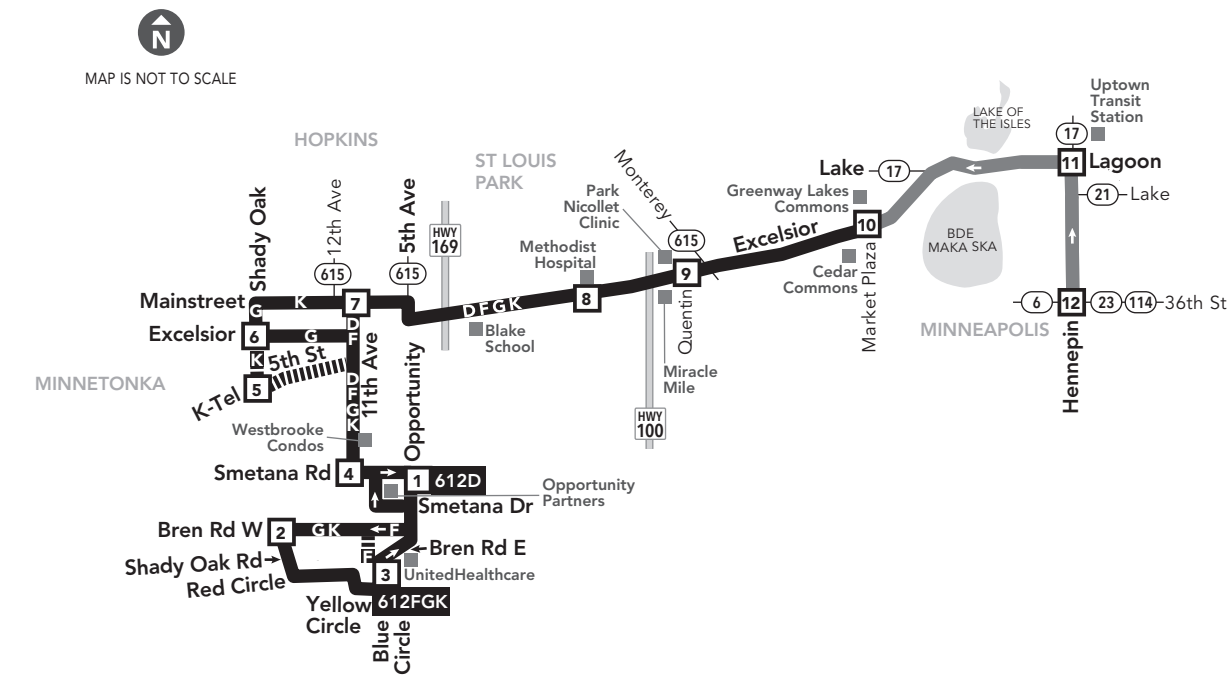

Route 612

Go-To Card Retail Locations

A refillable Go-To Card is the most convenient way to travel by transit! Buy a Go-To Card or add value to an existing card at one of these locations or online.

1. **MINNEAPOLIS**
2. Cub Foods: 1104 Lagoon Ave

Please note: Routes 23 and 612 have combined schedules in the Uptown area.

Eastbound: Route 612 starts in Minnetonka. At Excelsior Blvd & Market Plaza, route continues as Route 23 to 38th St on its regular route.

Westbound: Route 23 will travel regular route on 38th St. At Hennepin Ave & 36th St, route continues as Route 612 out to Minnetonka.

See maps and timetables for details.

3 **Timepoint on schedule**
Find the timepoint nearest your stop, and use that column of the schedule. Your stop may be between timepoints.

Regular Route
Bus will pick up or drop off customers at any bus stop along this route

Westbound Only Routing

Limited Service
Only certain trips take this route.

22B **Route Ending Point**
Trips with the indicated number/letter end at this point. Number/letter is found in schedules and on bus destination signs.

R **Route Letter**
Indicates which trips travel on this section of the route. Letter is found in schedules and on bus destination signs.

(22) **Connecting Routes**
See those route schedules for details.

Reading a schedule: a step-by-step guide

1. Find the schedule for the **day of the week** and the **direction** you plan to travel.
2. Look at the map and find the **timepoints** nearest your trip start and end points. Your stop may be between timepoints.
3. Read down the column to see **what time** a bus will depart from a given timepoint. Read across a row to see when the bus will reach another timepoint. If the time is blank, that trip does not serve that timepoint.

Not all stops are shown on this timetable.

Use the timepoints on the map and the schedule to estimate the arrival of your bus. For details, call Transit Information or explore our interactive map and trip planning tools at metrotransit.org.

Metro Transit Mobile App

Now you can plan your trip, see arrival information for bus and trains and buy transit tickets all on the go! Download the free app on Google Play or App Store.

Monday — Friday

EASTBOUND from Minnetonka and Hopkins to Uptown Minneapolis via Excelsior Blvd