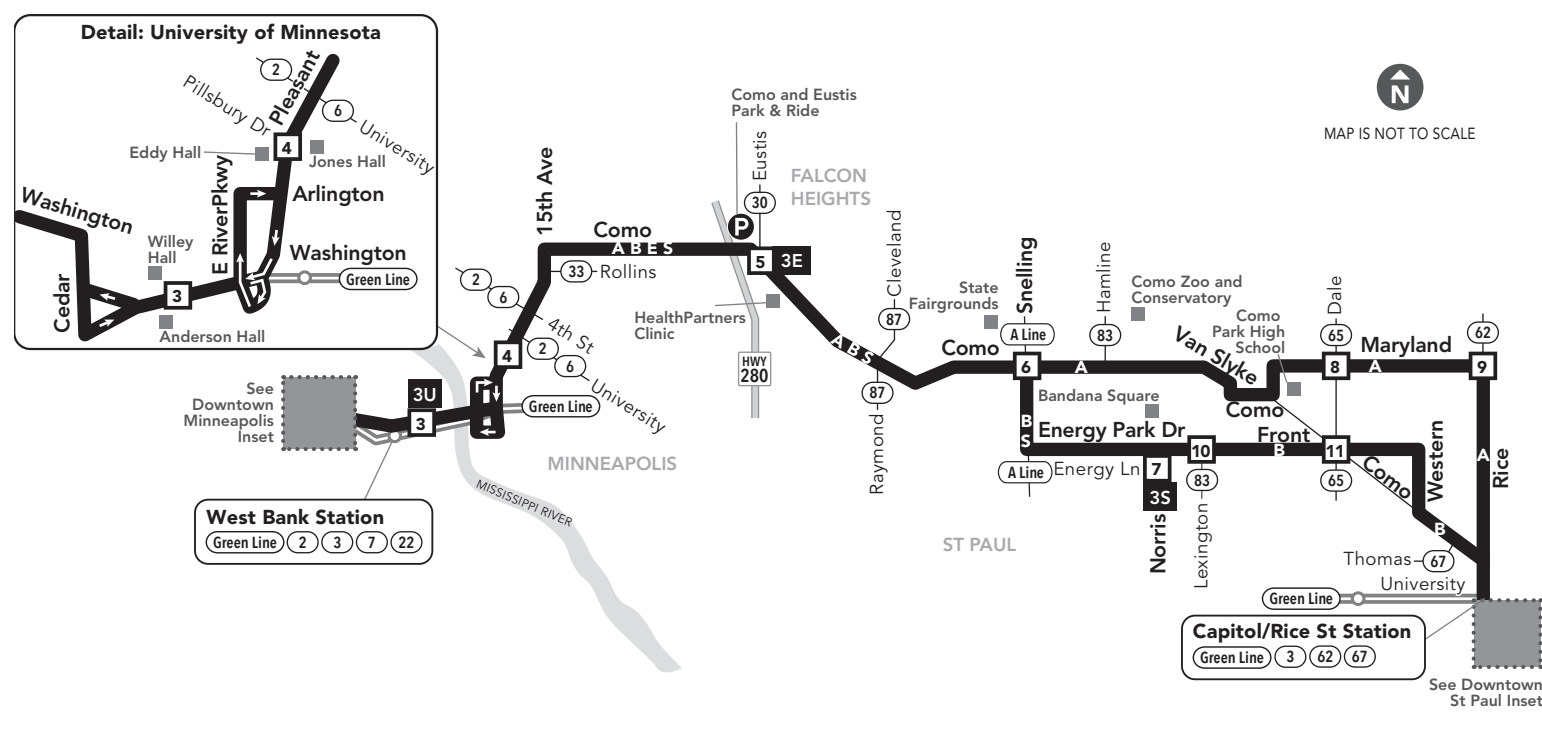

Effective 3/22/2025

LOCAL BUS ROUTE

MAJOR DESTINATIONS:

- Downtown Minneapolis
North Loop
University of Minnesota
Dinkytown
15th Ave
Como Ave
St Paul
Energy Park Dr
Front Ave
Maryland Ave
Rice St
Downtown St Paul
Capitol/Rice St Station
Union Depot

Legend for route symbols: Timepoint on schedule, Regular Route, Limited Service, METRO Line and Stations, Northstar Commuter Line, Route Ending Point, Route Letter, Connecting Routes, Park & Ride Lot.

Ride in the Downtown Zone for 50c

St Paul Downtown Zone

Ride in the Downtown Zone for 50c

Late Night Routing

Monday — Friday

Table with 14 columns (route numbers 1-14) and multiple rows of AM and PM departure times for Eastbound service.

Monday — Friday

Table with 14 columns (route numbers 14-1) and multiple rows of AM and PM departure times for Westbound service.

Go-To Card Retail Locations

A refillable Go-To Card is the most convenient way to travel by transit! Buy a Go-To Card or add value to an existing card...