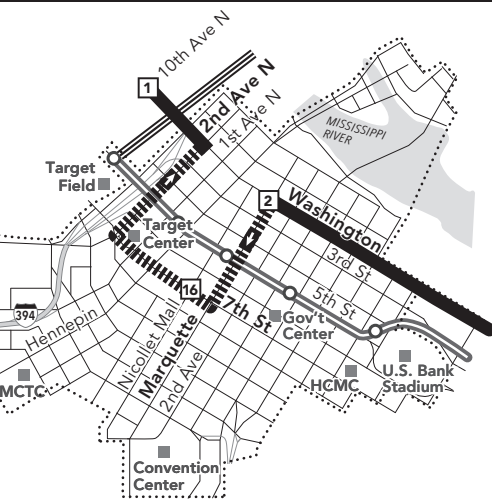

Effective 3/22/2025

LOCAL BUS ROUTE

MAJOR DESTINATIONS:

- Downtown Minneapolis
North Loop
University of Minnesota
Dinkytown
15th Ave
Como Ave
St Paul
Energy Park Dr
Front Ave
Maryland Ave
Rice St
Downtown St Paul
Capitol/Rice St Station
Union Depot

Ride in the Downtown Zone for 50c

St Paul Downtown Zone

Ride in the Downtown Zone for 50c

Late Night Routing

Monday — Friday

Table with 14 columns (route numbers 1-14) and multiple rows of AM and PM departure times for Eastbound service.

Monday — Friday

Table with 14 columns (route numbers 14-1) and multiple rows of AM and PM departure times for Westbound service.

Go-To Card Retail Locations

A refillable Go-To Card is the most convenient way to travel by transit! Buy a Go-To Card or add value to an existing card...

Park & Ride Locations

Park free at these lots while you commute. No overnight parking. ST PAUL • Como and Eustis Park & Ride: 1513 Eustis St

Metro Transit Mobile App

Now you can plan your trip, see arrival information for bus and trains and buy transit tickets all on the go!