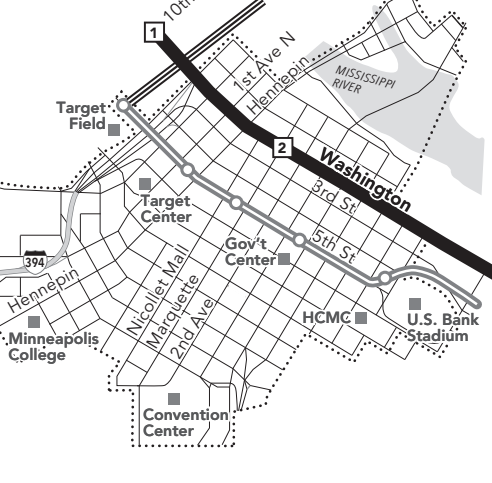

Effective 3/22/2025

LOCAL BUS ROUTE

MAJOR DESTINATIONS:

- Downtown Minneapolis
North Loop
University of Minnesota
Dinkytown
15th Ave
Como Ave
St Paul
Energy Park Dr
Front Ave
Maryland Ave
Rice St
Downtown St Paul
Capitol/Rice St Station
Union Depot

Legend for route symbols: Timepoint on schedule, Regular Route, Limited Service, METRO Line and Stations, Northstar Commuter Line, Route Ending Point, Route Letter, Connecting Routes, Park & Ride Lot.

Ride in the Downtown Zone for 50c

St Paul Downtown Zone

Ride in the Downtown Zone for 50c

Late Night Routing

Monday — Friday

Table with 14 columns (route numbers 1-14) and multiple rows of AM and PM departure times for Eastbound service.

Monday — Friday

Table with 14 columns (route numbers 14-1) and multiple rows of AM and PM departure times for Westbound service.

Go-To Card Retail Locations

A refillable Go-To Card is the most convenient way to travel by transit! Buy a Go-To Card or add value to an existing card...