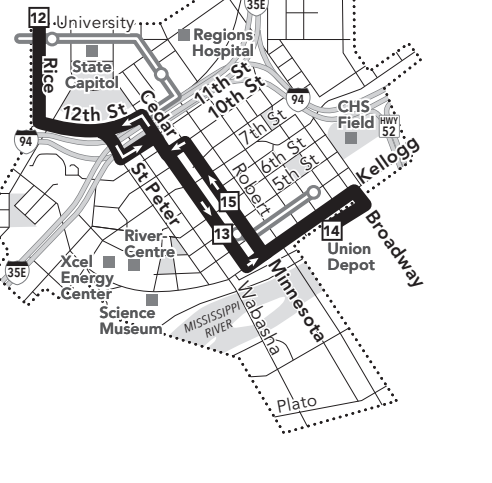

Legend for route symbols: Timepoint on schedule, Regular Route, Limited Service, METRO Line and Stations, Northstar Commuter Line, Route Ending Point, Route Letter, Connecting Routes, Park & Ride Lot.

Please note: Route 3 may be affected by I-94 construction in 2025. Visit metrotransit.org for the latest information.

Metro Transit logo and contact information: 612-373-3333 • metrotransit.org

Minneapolis Downtown Zone

Ride in the Downtown Zone for 50c

St Paul Downtown Zone

Ride in the Downtown Zone for 50c

Late Night Routing

Monday — Friday

Table with 14 columns (route numbers 1-14) and multiple rows of AM and PM departure times for Eastbound service.

Monday — Friday

Table with 14 columns (route numbers 14-1) and multiple rows of AM and PM departure times for Westbound service.

Go-To Card Retail Locations

A refillable Go-To Card is the most convenient way to travel by transit! Buy a Go-To Card or add value to an existing card...