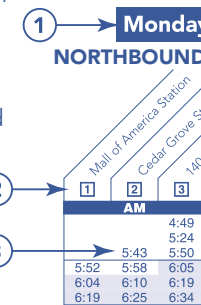

Reading a schedule: a step-by-step guide

1. Find the schedule for the **day** of the week and the **direction** you plan to travel.
2. Look at the map and find the **timepoints** nearest your trip start and end points. Your stop may be between timepoints.
3. Read down the column to see what **time** a bus will depart from a given timepoint. Read across a row to see when the bus will reach another timepoint. If the time is blank, that trip does not serve that timepoint.