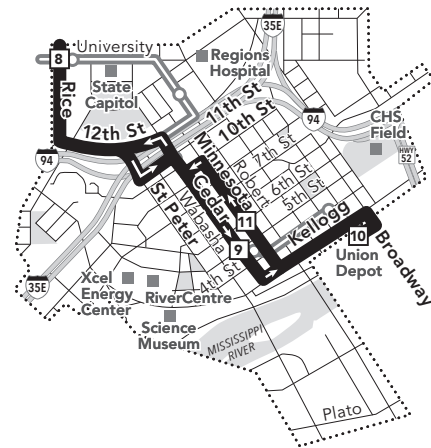

Please note: Route 67 may be affected by I-94 construction in 2025. Visit metrotransit.org for the latest information.

Go-To Card Retail Locations

A refillable Go-To Card is the most convenient way to travel by transit! Buy a Go-To Card or add value to an existing card at one of these locations or online.

Sunday & Holiday

WESTBOUND from downtown St Paul to south Minneapolis via Minnehaha Ave and Franklin Ave

route number & letter	Union Depot	Minnesota St and 6th St	Capitol/Rice St Station	Minnehaha Ave and Dale St	Minnehaha Ave and Snelling Ave	Fairview Ave Station	Raymond Ave Station	25th Ave and Riverside Ave	Franklin Ave Station	14th Ave and Franklin Ave
10	11	8	7	6	5	4	3	2	1	
AM										
67C	7:48	7:52	7:57	8:03	8:10	8:13	8:16	8:26	8:29	8:31
67C	8:48	8:52	8:57	9:03	9:10	9:13	9:16	9:26	9:30	9:32
67C	9:48	9:52	9:57	10:03	10:10	10:13	10:17	10:27	10:31	10:33
67C	10:18	10:22	10:27	10:33	10:40	10:43	10:47	10:57	11:01	11:03
67C	10:47	10:51	10:56	11:02						