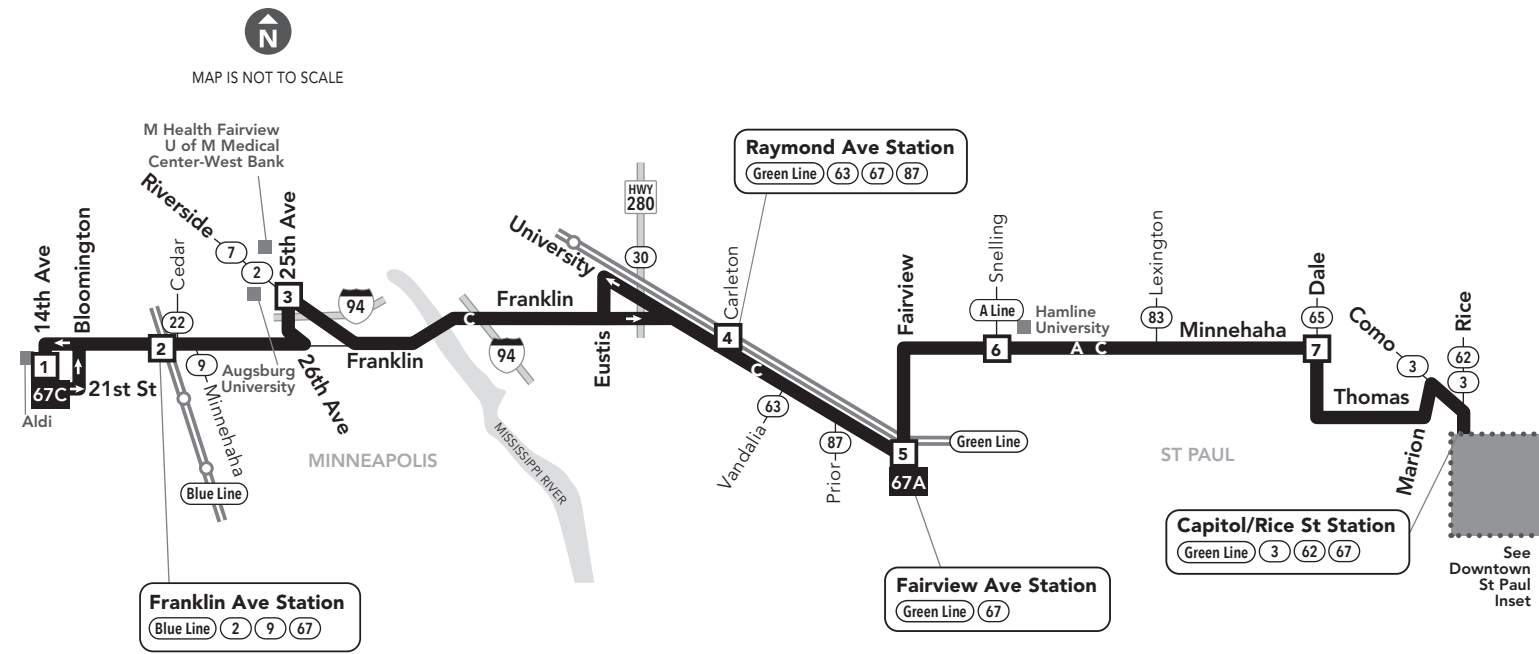

Effective 3/22/2025

LOCAL BUS ROUTE

MAJOR DESTINATIONS:

Downtown St Paul

- Union Depot
- Capitol/Rice St Station

St Paul

- Minnehaha Ave
- Hamline University
- Fairview Ave Station
- University Ave
- Raymond Ave Station

Franklin Ave

Minneapolis

- M Health Fairview U of M Medical Center-West Bank
- Augsburg University
- Franklin Ave Station
- Aldi - Franklin Ave

Regional Route
612-373-3333
metrotransit.org

St Paul Downtown Zone
Ride in the Downtown Zone for 50¢