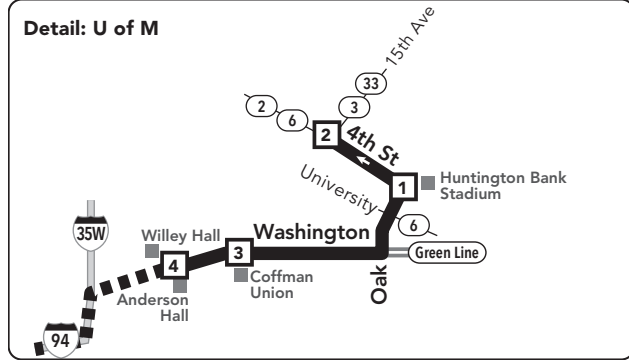

113 114

Effective 3/22/2025

LIMITED STOP BUS ROUTES

MAJOR DESTINATIONS:

- University of Minnesota
- South Minneapolis
- Hennepin Ave
- 36th St
- Lyndale Ave
- Grand Ave

612-373-3333 • metrotransit.org

Route 113

Please note: Route 113 will be affected by I-94 construction in 2025. Visit metrotransit.org for the latest information.

- 3** **Timepoint on schedule**
Find the timepoint nearest your stop, and use that column of the schedule. Your stop may be between timepoints.
- Regular Route**
Bus will pick up or drop off customers at any bus stop along this route.
- METRO Line and Stations**
METRO trains or buses will pick up or drop off customers at any station along this route.
- Non-Stop Service**
Bus does not pick up or drop off customers on these route segments.
- 22B** **Route Ending Point**
Trips with the indicated number/letter end at this point. Number/letter is found in schedules and on bus destination signs.
- B** **Route Letter**
Indicates which trips travel on this section of the route. Letter is found in schedules and on bus destination signs.
- 22** **Connecting Routes**
See those route schedules for details.

This is a Pay Exit route.
On trips leaving downtown or the U of M, pay your fare at your destination. The time you exit the bus determines the fare amount.

Go-To Card Retail Locations

A refillable Go-To Card is the most convenient way to travel by transit! Buy a Go-To Card or add value to an existing card at one of these locations or online.