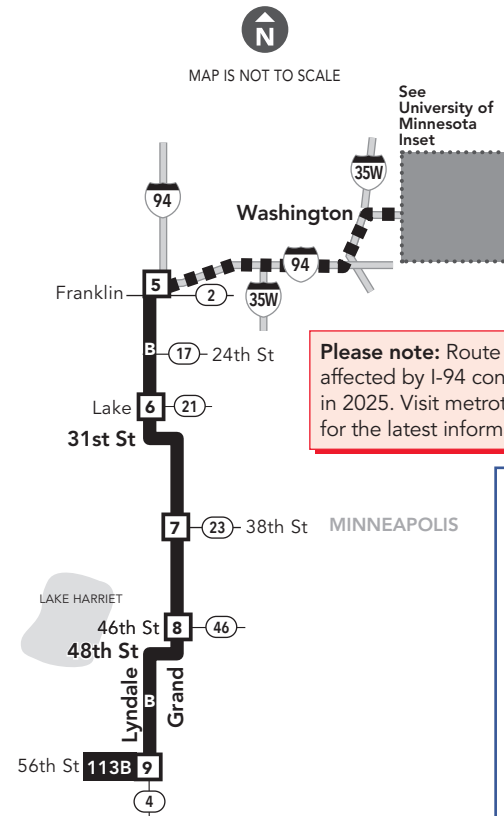

113 114

Effective 3/22/2025

LIMITED STOP BUS ROUTES

MAJOR DESTINATIONS:

- University of Minnesota
- South Minneapolis
- Hennepin Ave
- 36th St
- Lyndale Ave
- Grand Ave

612-373-3333 • metrotransit.org

Route 113

Please note: Route 113 will be affected by I-94 construction in 2025. Visit metrotransit.org for the latest information.

- 3** **Timepoint on schedule**
Find the timepoint nearest your stop, and use that column of the schedule. Your stop may be between timepoints.
- Regular Route**
Bus will pick up or drop off customers at any bus stop along this route.
- METRO Line and Stations**
METRO trains or buses will pick up or drop off customers at any station along this route.
- Non-Stop Service**
Bus does not pick up or drop off customers on these route segments.
- 22B** **Route Ending Point**
Trips with the indicated number/letter end at this point. Number/letter is found in schedules and on bus destination signs.
- B** **Route Letter**
Indicates which trips travel on this section of the route. Letter is found in schedules and on bus destination signs.
- 22** **Connecting Routes**
See those route schedules for details.

This is a Pay Exit route.
On trips leaving downtown or the U of M, pay your fare at your destination. The time you exit the bus determines the fare amount.

Go-To Card Retail Locations

A refillable Go-To Card is the most convenient way to travel by transit! Buy a Go-To Card or add value to an existing card at one of these locations or online.