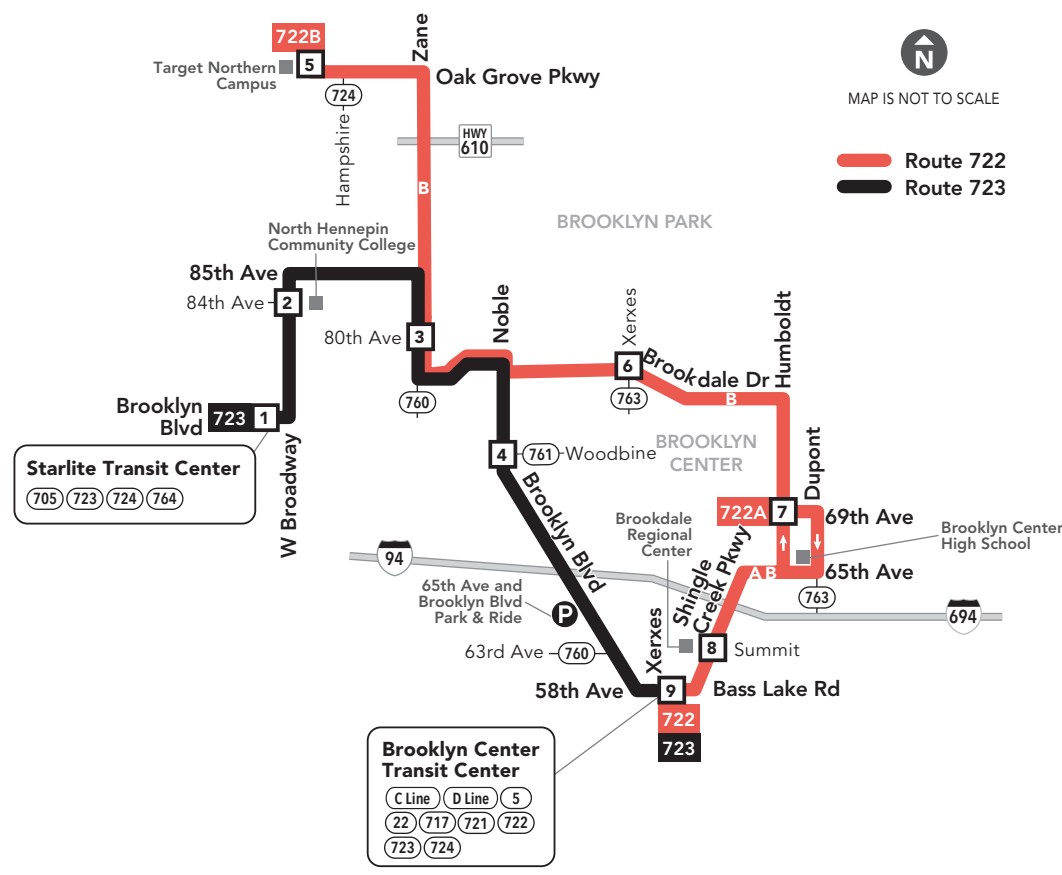

721, 722 723, 724

Effective 3/22/2025

LOCAL BUS ROUTES

MAJOR DESTINATIONS:

- **Brooklyn Park**
  - Target Northern Campus
  - Oak Grove Pkwy
  - Hennepin Technical College
  - North Hennepin Community College
  - 85th Ave
  - Starlite Transit Center
  - Zane Ave
  - Brookdale Dr
- **Boone Ave**
- **Brooklyn Blvd**
- **Bass Lake Rd**
- **Brooklyn Center**
  - Humboldt Ave
  - Shingle Creek Pkwy
  - 63rd Ave
  - Brooklyn Center Transit Center

2	Timepoint on schedule Find the timepoint nearest your stop, and use that column of the schedule. Your stop may be between timepoints.	8	Route Letter Indicates which trips travel on this section of the route. Letter is found in schedules and on bus destination signs.
■	Regular Route Bus will pick up or drop off customers at any bus stop along this route	22	Connecting Routes See those route schedules for details.
22B	Route Ending Point Trips with the indicated number/letter end at this point. Number/letter is found in schedules and on bus destination signs.	P	Park & Ride Lot Park free at these lots while you commute.

Go-To Card Retail Locations

A refillable Go-To Card is the most convenient way to travel by transit! Buy a Go-To Card or add value to an existing card at one of these locations or online.

- **BROOKLYN CENTER**
  - Cub Foods: 3245 Co Rd 10
- **BROOKLYN PARK**
  - Cub Foods: 9655 Colorado Ln N

Park & Ride Locations

Park free at these lots while you commute. No overnight parking.

- **BROOKLYN CENTER**
  - 65th Ave and Brooklyn Blvd Park & Ride: 6503 Brooklyn Blvd

Metro Transit Mobile App

Now you can plan your trip, see arrival information for buses and trains and buy transit tickets all on the go!

Download the free app on Google Play or App Store.

How to Ride

BUSES

1. Arrive 5 minutes before the schedule or NexTrip says your trip will depart.
2. Watch for your bus number.
3. Pay your fare as you board, except for Pay Exit routes.
4. Pull the cord above the window about 1 block before your stop to signal the driver.

METRO LINES

1. Arrive 5 minutes before the schedule or NexTrip says your trip will depart.
2. Pay BEFORE you board—touch your card to a reader on the platform or buy a ticket from the machine.
3. Push the blue button to open doors (trains only).
4. METRO LRT lines stop at every station. METRO BRT lines stop at stations on demand and when customers are present.

MAKING CONNECTIONS

Transfer between buses and METRO lines for up to 2½ hours with your fare.

Those who try to ride without paying may be subject to a fine.

Trip Planner

To:

From:

metrotransit.org

Information: 612-373-3333

Metro Transit is the one place for all your transportation information.

Transit Information

Get assistance from a transit expert.

Hours:

Monday – Friday: 6:30 am – 8:00 pm
Saturday: 8:00 am – 4:30 pm
Sunday & Holidays: Closed

NexTrip

Real-time departure information.

Customer Relations / Lost & Found

570 6th Ave N, Minneapolis, MN 55411
Provide comments and suggestions or check on lost items.

Hours: Mon. – Fri., 8:00 am – 4:30 pm
Closed weekends and holidays

Go-To Cards: Check your balance and add value.

711 Minnesota Relay (hearing impaired)

metrotransit.org

- NexTrip: Real-time departure times
- Trip planner and interactive map
- Printable schedules
- Go-To Cards: buy, add value, check balance
- Chat with a transit expert
- Bike and carpooling resources

Text for Transit Info

Text transit questions or trip plan requests to 612-444-1161. Available only during TIC hours of operation.

Local Bus & METRO Fares