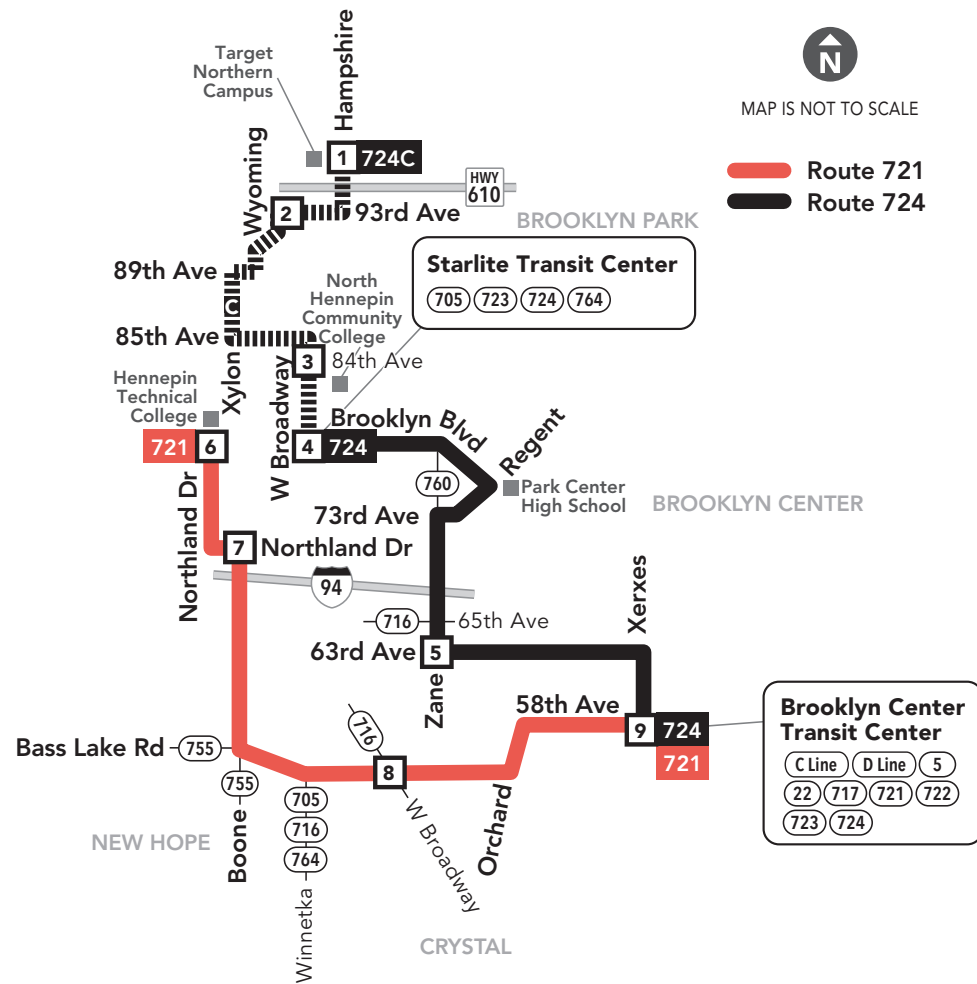

- **3** Timepoint on schedule
  Find the timepoint nearest your stop, and use that column of the schedule. Your stop may be between timepoints.
- **228** Route Ending Point
  Trips with the indicated number/letter end at this point. Number/letter is found in schedules and on bus destination signs.
- **6** Regular Route
  Bus will pick up or drop off customers at any bus stop along this route
- **8** Route Letter
  Indicates which trips travel on this section of the route. Letter is found in schedules and on bus destination signs.
- **|||||** Limited Service
  Only certain trips take this route.
- **22** Connecting Routes
  See those route schedules for details.

Go-To Card Retail Locations

A refillable Go-To Card is the most convenient way to travel by transit! Buy a Go-To Card or add value to an existing card at one of these locations or online.

BROOKLYN CENTER

- Cub Foods: 3245 Co Rd 10

All buses and trains have bike racks so you can bring your bicycle along.

Look for instructions on the rack. Lockers are also available for rent. Details at metrotransit.org/bike.

Holiday service operates on New Year's Day, Memorial Day, Independence Day, Labor Day, Thanksgiving and Christmas. Service may be reduced on days before or after Independence Day, Thanksgiving, Christmas or New Year's Day. Look for details at metrotransit.org prior to these holidays.

This schedule is subject to change. Traffic and weather conditions may delay buses. Get updates on service during severe winter weather at metrotransit.org/snow.

This document is available in alternative formats to individuals with disabilities. Call 612-349-7365 or visit metrotransit.org.

Route 721

Monday — Friday
NORTHBOUND from Brooklyn Center to Hennepin Technical College

Monday — Friday
SOUTHBOUND from Hennepin Technical College to Brooklyn Center

Saturday
NORTHBOUND from Brooklyn Center to Hennepin Technical College

Saturday
SOUTHBOUND from Hennepin Technical College to Brooklyn Center

Sunday & Holiday
NORTHBOUND from Brooklyn Center to Hennepin Technical College

Sunday & Holiday
SOUTHBOUND from Hennepin Technical College to Brooklyn Center