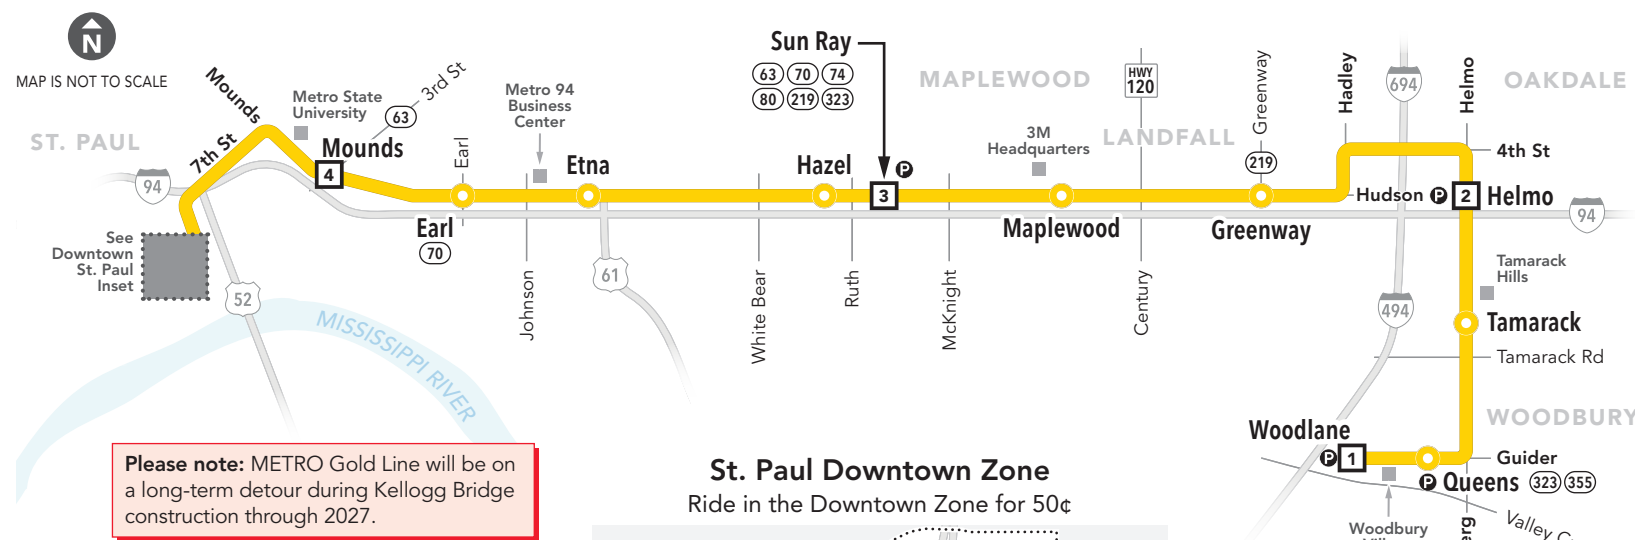

MAJOR DESTINATIONS:

- Downtown St Paul**
- St Paul**
  - Metro State University
  - Metro 94 Business Center
  - Sun Ray Shopping Center
- Maplewood**
  - 3M Headquarters
- Landfall**
- Oakdale**
- Woodbury**
  - Tamarack Hills
  - Woodbury Village

**Please note:** METRO Gold Line will be on a long-term detour during Kellogg Bridge construction through 2027.

**St. Paul Downtown Zone**

Ride in the Downtown Zone for 50¢

- METRO Gold Line (Bus Rapid Transit)**
- 1 Timepoint on schedule**  
Find the timepoint nearest your stop, and use that column of the schedule. Your stop may be between timepoints.
- 63 Connecting Routes**  
See those route schedules for details.
- Park & Ride Lot**  
Park free at these lots while you ride.
- METRO Green Line (Light Rail)**

**APPROXIMATE TRAVEL TIME BETWEEN EASTBOUND STATIONS (IN MINUTES)**

Smith & 5th St	2
Rice Park	2
5th St & Cedar	1
5th St & Robert	6
Mounds Blvd	2
Earl St	2
Etna St	3
Hazel St	1
Sun Ray	2
Maplewood	3
Greenway Ave	3
Helmo Ave	2
Tamarack Rd	4
Queens Dr	1
Woodlane Dr	1

**APPROXIMATE TRAVEL TIME BETWEEN WESTBOUND STATIONS (IN MINUTES)**

Woodlane Dr	1
Queens Dr	3
Tamarack Rd	2
Helmo Ave	3
Greenway Ave	3
Maplewood	2
Sun Ray	1
Hazel St	3
Etna St	1
Earl St	2
Mounds Blvd	7
6th St & Jackson	1
6th St & Minnesota	3
6th St & Washington	3
Smith & 5th St	3