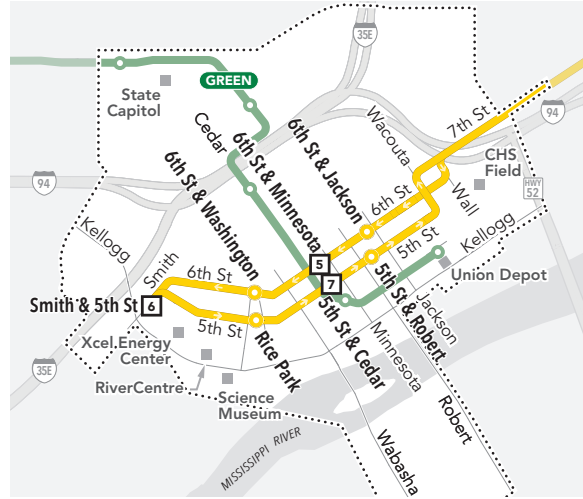

- **METRO Gold Line (Bus Rapid Transit)**
- **1 Timepoint on schedule**
  Find the timepoint nearest your stop, and use that column of the schedule. Your stop may be between timepoints.
- **63 Connecting Routes**
  See those route schedules for details.
- **Park & Ride Lot**
  Park free at these lots while you ride.
- **METRO Green Line (Light Rail)**

APPROXIMATE TRAVEL TIME BETWEEN EASTBOUND STATIONS (IN MINUTES)

Smith & 5th St	2
Rice Park	2
5th St & Cedar	1
5th St & Robert	6
Mounds Blvd	2
Earl St	2
Etna St	3
Hazel St	1
Sun Ray	2
Maplewood	3
Greenway Ave	3
Helmo Ave	2
Tamarack Rd	4
Queens Dr	1
Woodlane Dr	1

APPROXIMATE TRAVEL TIME BETWEEN WESTBOUND STATIONS (IN MINUTES)

Woodlane Dr	1
Queens Dr	3
Tamarack Rd	2
Helmo Ave	3
Greenway Ave	3
Maplewood	2
Sun Ray	1
Hazel St	3
Etna St	1
Earl St	2
Mounds Blvd	7
6th St & Jackson	1
6th St & Minnesota	3
6th St & Washington	3
Smith & 5th St	3

Information: 612-373-3333

Metro Transit is the one place for all your transportation information.

Transit Information
Get assistance from a transit expert.

Hours:
Monday – Friday: 6:30 am – 8:00 pm
Saturday: 8:00 am – 4:30 pm
Sunday & Holidays: Closed

NexTrip
Real-time departure information.

Customer Relations / Lost & Found
570 6th Ave N, Minneapolis, MN 55411
Provide comments and suggestions or check on lost items.

Hours: Mon. – Fri., 8:00 am – 4:30 pm
Closed weekends and holidays

Go-To Cards: Check your balance and add value.

711 Minnesota Relay (hearing impaired)

metrotransit.org

- NexTrip: Real-time departure times
- Trip planner and interactive map
- Printable schedules
- Go-To Cards: buy, add value, check balance
- Chat with a transit expert
- Bike and carpooling resources

Text for Transit Info

Text transit questions or trip plan requests to 612-444-1161. Available only during TIC hours of operation.

Go-To Card Retail Locations

A refillable Go-To Card is the most convenient way to travel by transit! Buy a Go-To Card or add value to an existing card at one of these locations or online.

OAKDALE
• Cub Foods: 7191 10th St N

ST PAUL
• Cub Foods: 2197 Old Hudson Rd
• Metro Transit Service Center: 101 5th St E – US Bank Center Skyway

WOODBURY
• Cub Foods: 8432 Tamarack Village

Park & Ride Locations

Park free at these lots while you commute. No overnight parking.

OAKDALE
• Helmo Ave Park & Ride: Hudson Blvd and Helmo Ave

ST PAUL
• Sun Ray Park & Ride: 362 Pedersen St

WOODBURY
• Woodbury Theatre Park & Ride: 1470 Queens Dr
• Woodlane Dr Park & Ride: 1100 Woodlane Dr

This route travels through one of Metro micro's service areas.

Metro micro is transit with a twist – using minibuses, we pair the comfort and convenience of a private ride with an efficient, affordable shared ride. We'll come to you and drop you anywhere inside the same service area! See metrotransit.org/micro for details.

How to Ride

METRO LINES