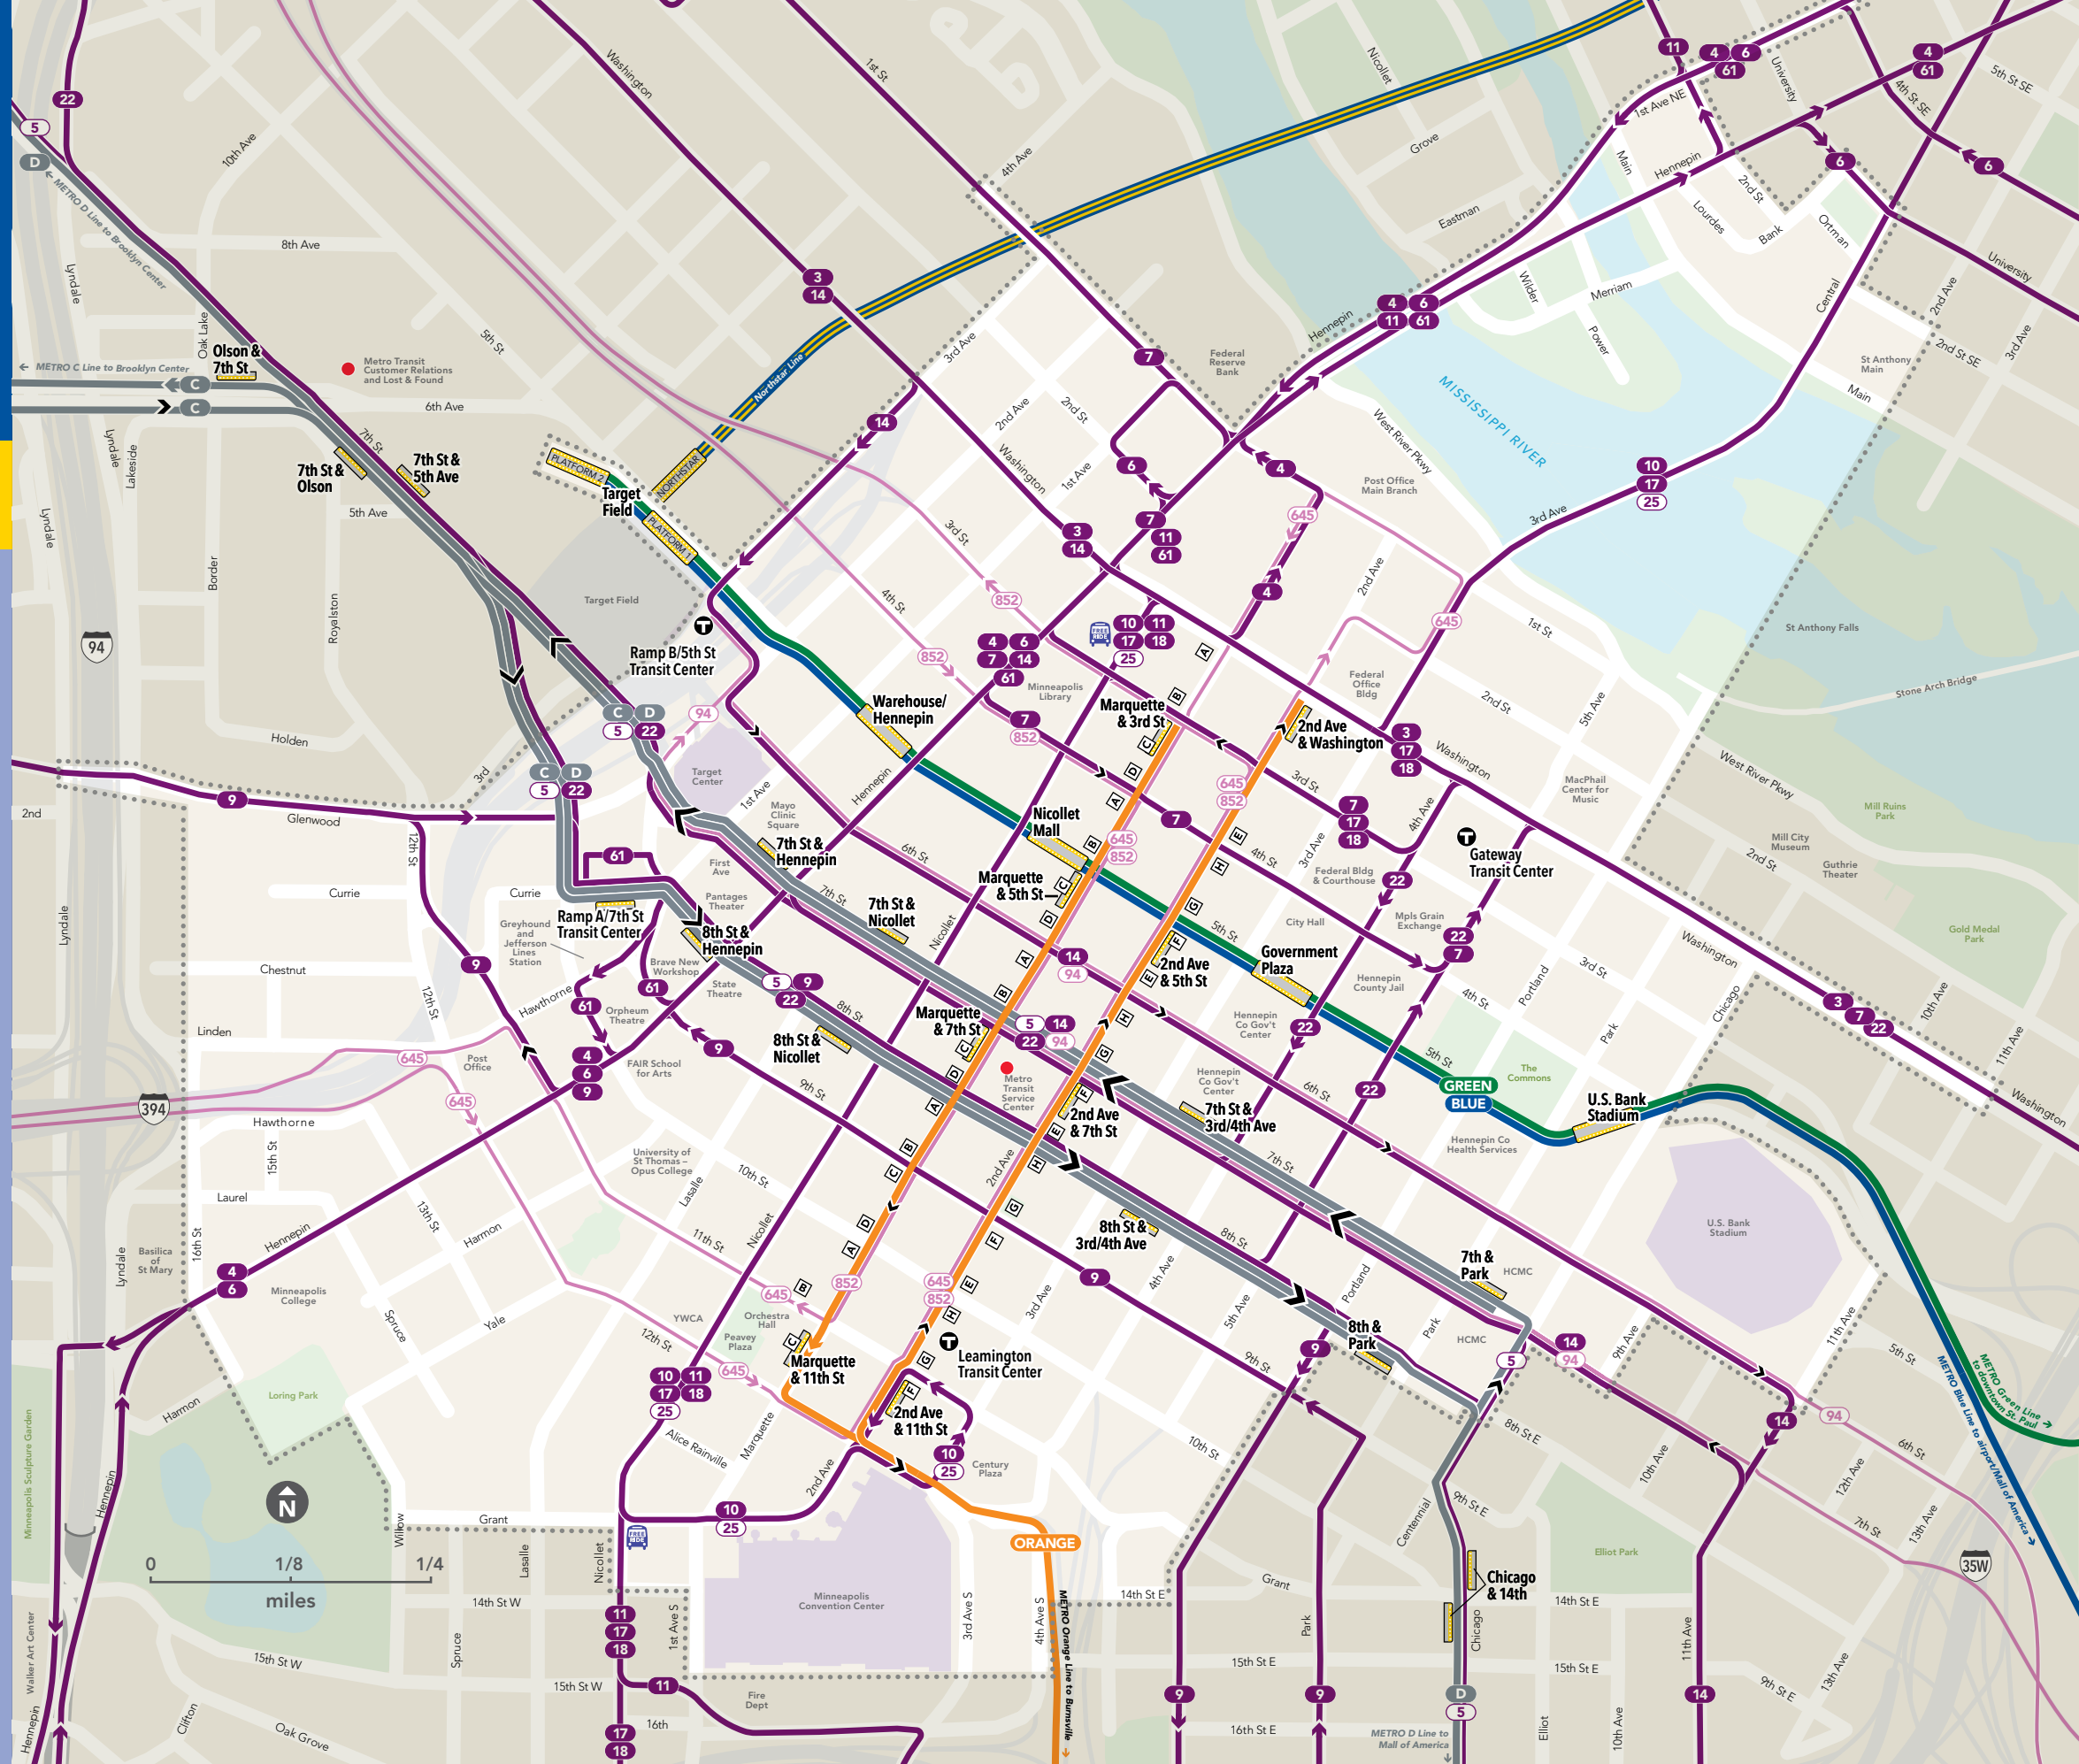

## Downtown Map Legend

- ..... **Downtown Zone Limit**  
Ride in the Downtown Zone for 50¢ (transfers not available). Board any bus or train going the direction you want to go.
- 000 **Frequent Local Buses**  
Serve all stops and operate at least every 30 min. during middays on weekdays, more often during rush hours. Evening and weekend service may be less frequent.
- 000 **All-Day Local Buses**  
Serve all stops and operate throughout the day but may offer less frequent service.
- 000 **All-Day Express Buses**  
Limited-stop or non-stop service that operates throughout the day on weekdays but may offer less frequent service.
- **METRO Blue Line**  
Trains stop at all stations shown.
- **METRO Green Line**  
Trains stop at all stations shown.
- **METRO C Line and D Line**  
Buses stop at stations on demand.
- **METRO Orange Line**  
Trains stop at all stations shown.
- **Northstar Commuter Rail**  
Operates primarily during rush hours.
- Station Platform**
- T **Transit Center/Station**
- **Transit Service Center**  
Get passes, route information and other transit help.
- A **Lettered Stop**  
Express buses serve these stops on Marquette and 2nd avenues.
- T **Free Rides**  
Look for buses marked "Free Ride" between the Convention Center and 3rd Street in Minneapolis.

## Downtown map shows routes operating all day.

For routes that operate primarily during rush hours, refer to the following charts.

## Downtown Minneapolis Local/Limited-Stop Routes

Route	Northbound via	Southbound via
<b>Blue Line</b>	5th St	5th St
<b>Orange Line</b>	2nd Ave S <span style="border: 1px solid black; padding: 0 2px;">F</span>	Marquette <span style="border: 1px solid black; padding: 0 2px;">C</span>
<b>C Line</b>	7th St	8th St
<b>D Line</b>	7th St	8th St
4	Hennepin	Hennepin
5	7th St	8th St
6	Hennepin	Hennepin
7	3rd St	4th St
10	Nicollet Mall	Nicollet Mall
11	Nicollet Mall	Nicollet Mall
14	7th St	6th St
18	Nicollet Mall	Nicollet Mall
22	7th St	8th St
25	Nicollet Mall	Nicollet Mall