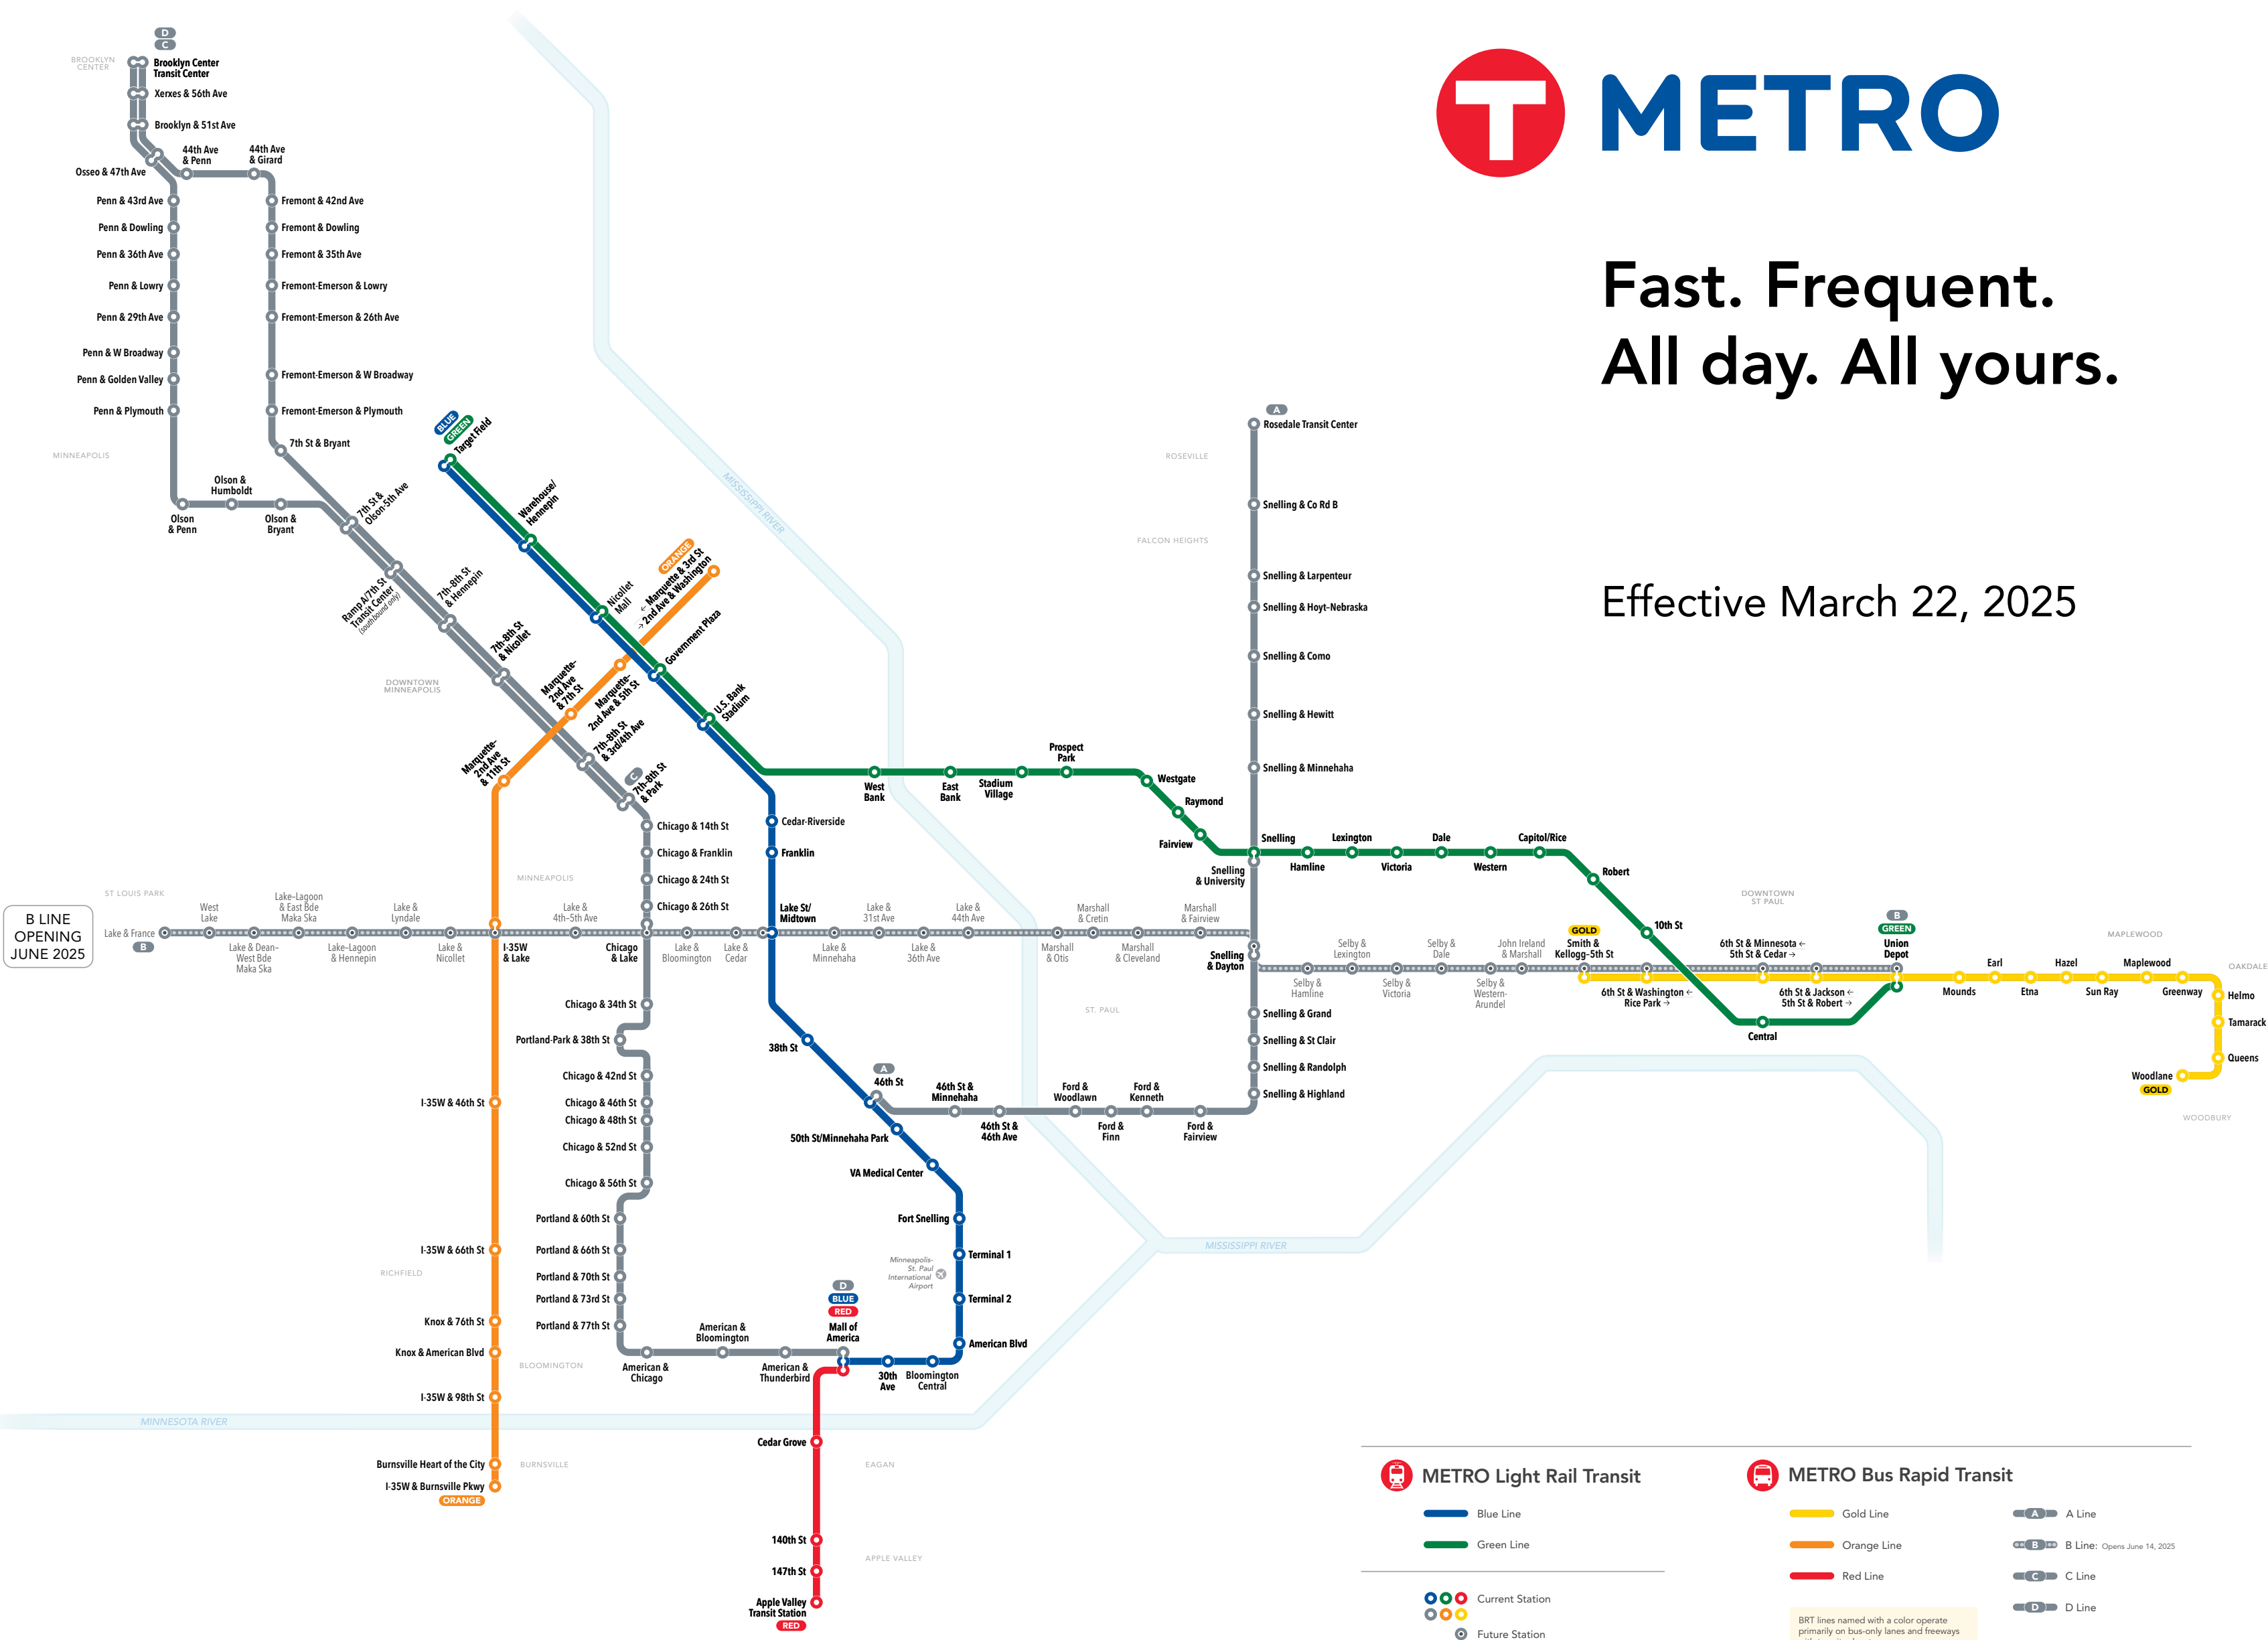

Fast. Frequent. All day. All yours.

Effective March 22, 2025

B LINE OPENING JUNE 2025

METRO Light Rail Transit

- Blue Line
- Green Line
- Orange Line
- Red Line

METRO Bus Rapid Transit

- Gold Line
- Orange Line
- Red Line

A A Line
 B B Line: Opens June 14, 2025
 C C Line
 D D Line

● Current Station
 ○ Future Station

← Station names indicated with an arrow
 → show the direction of travel at the station.

BRT lines named with a color operate primarily on bus-only lanes and freeways with transit advantages.
 BRT lines named with a letter operate in mixed traffic with signal priority and other transit advantages like bus-only lanes.
 Both offer speed improvements of up to 25% over regular transit routes.